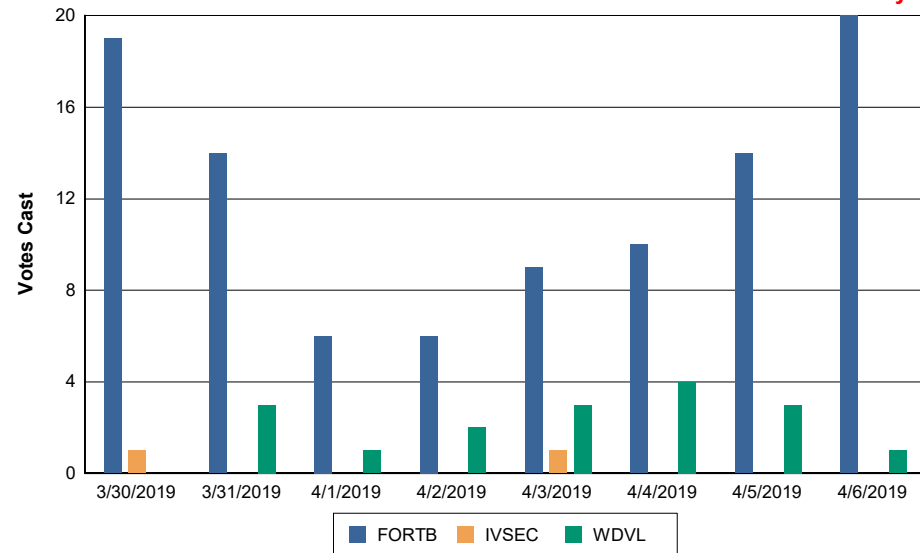

	Total	3/30/2019	3/31/2019	4/1/2019	4/2/2019	4/3/2019	4/4/2019	4/5/2019	4/6/2019
<b>FORTB</b>	98 84%	19 95%	14 82%	6 86%	6 75%	9 69%	10 71%	14 82%	20 95%
<b>IVSEC</b>	2 2%	1 5%	0 0%	0 0%	0 0%	1 8%	0 0%	0 0%	0 0%
<b>WDVL</b>	17 15%	0 0%	3 18%	1 14%	2 25%	3 23%	4 29%	3 18%	1 5%
<b>Total</b>	<b>117</b> 100%	20 100%	17 100%	7 100%	8 100%	13 100%	14 100%	17 100%	21 100%

# Early Voting Snapshot

2019 Special Primary

**MARK S. EARLEY**  
SUPERVISOR OF ELECTIONS  
LEON COUNTY, FLORIDA

## Early Vote by Location and Date- Chart

**FORTB** - Jane G. Sauls Fort Braden Branch Library   **IVSEC** - IVS Election Center   **WDVL** - Woodville Community Center

**\*\*Only 3 Early Voting Sites Are Being Used the 2019 Special Elections\*\***