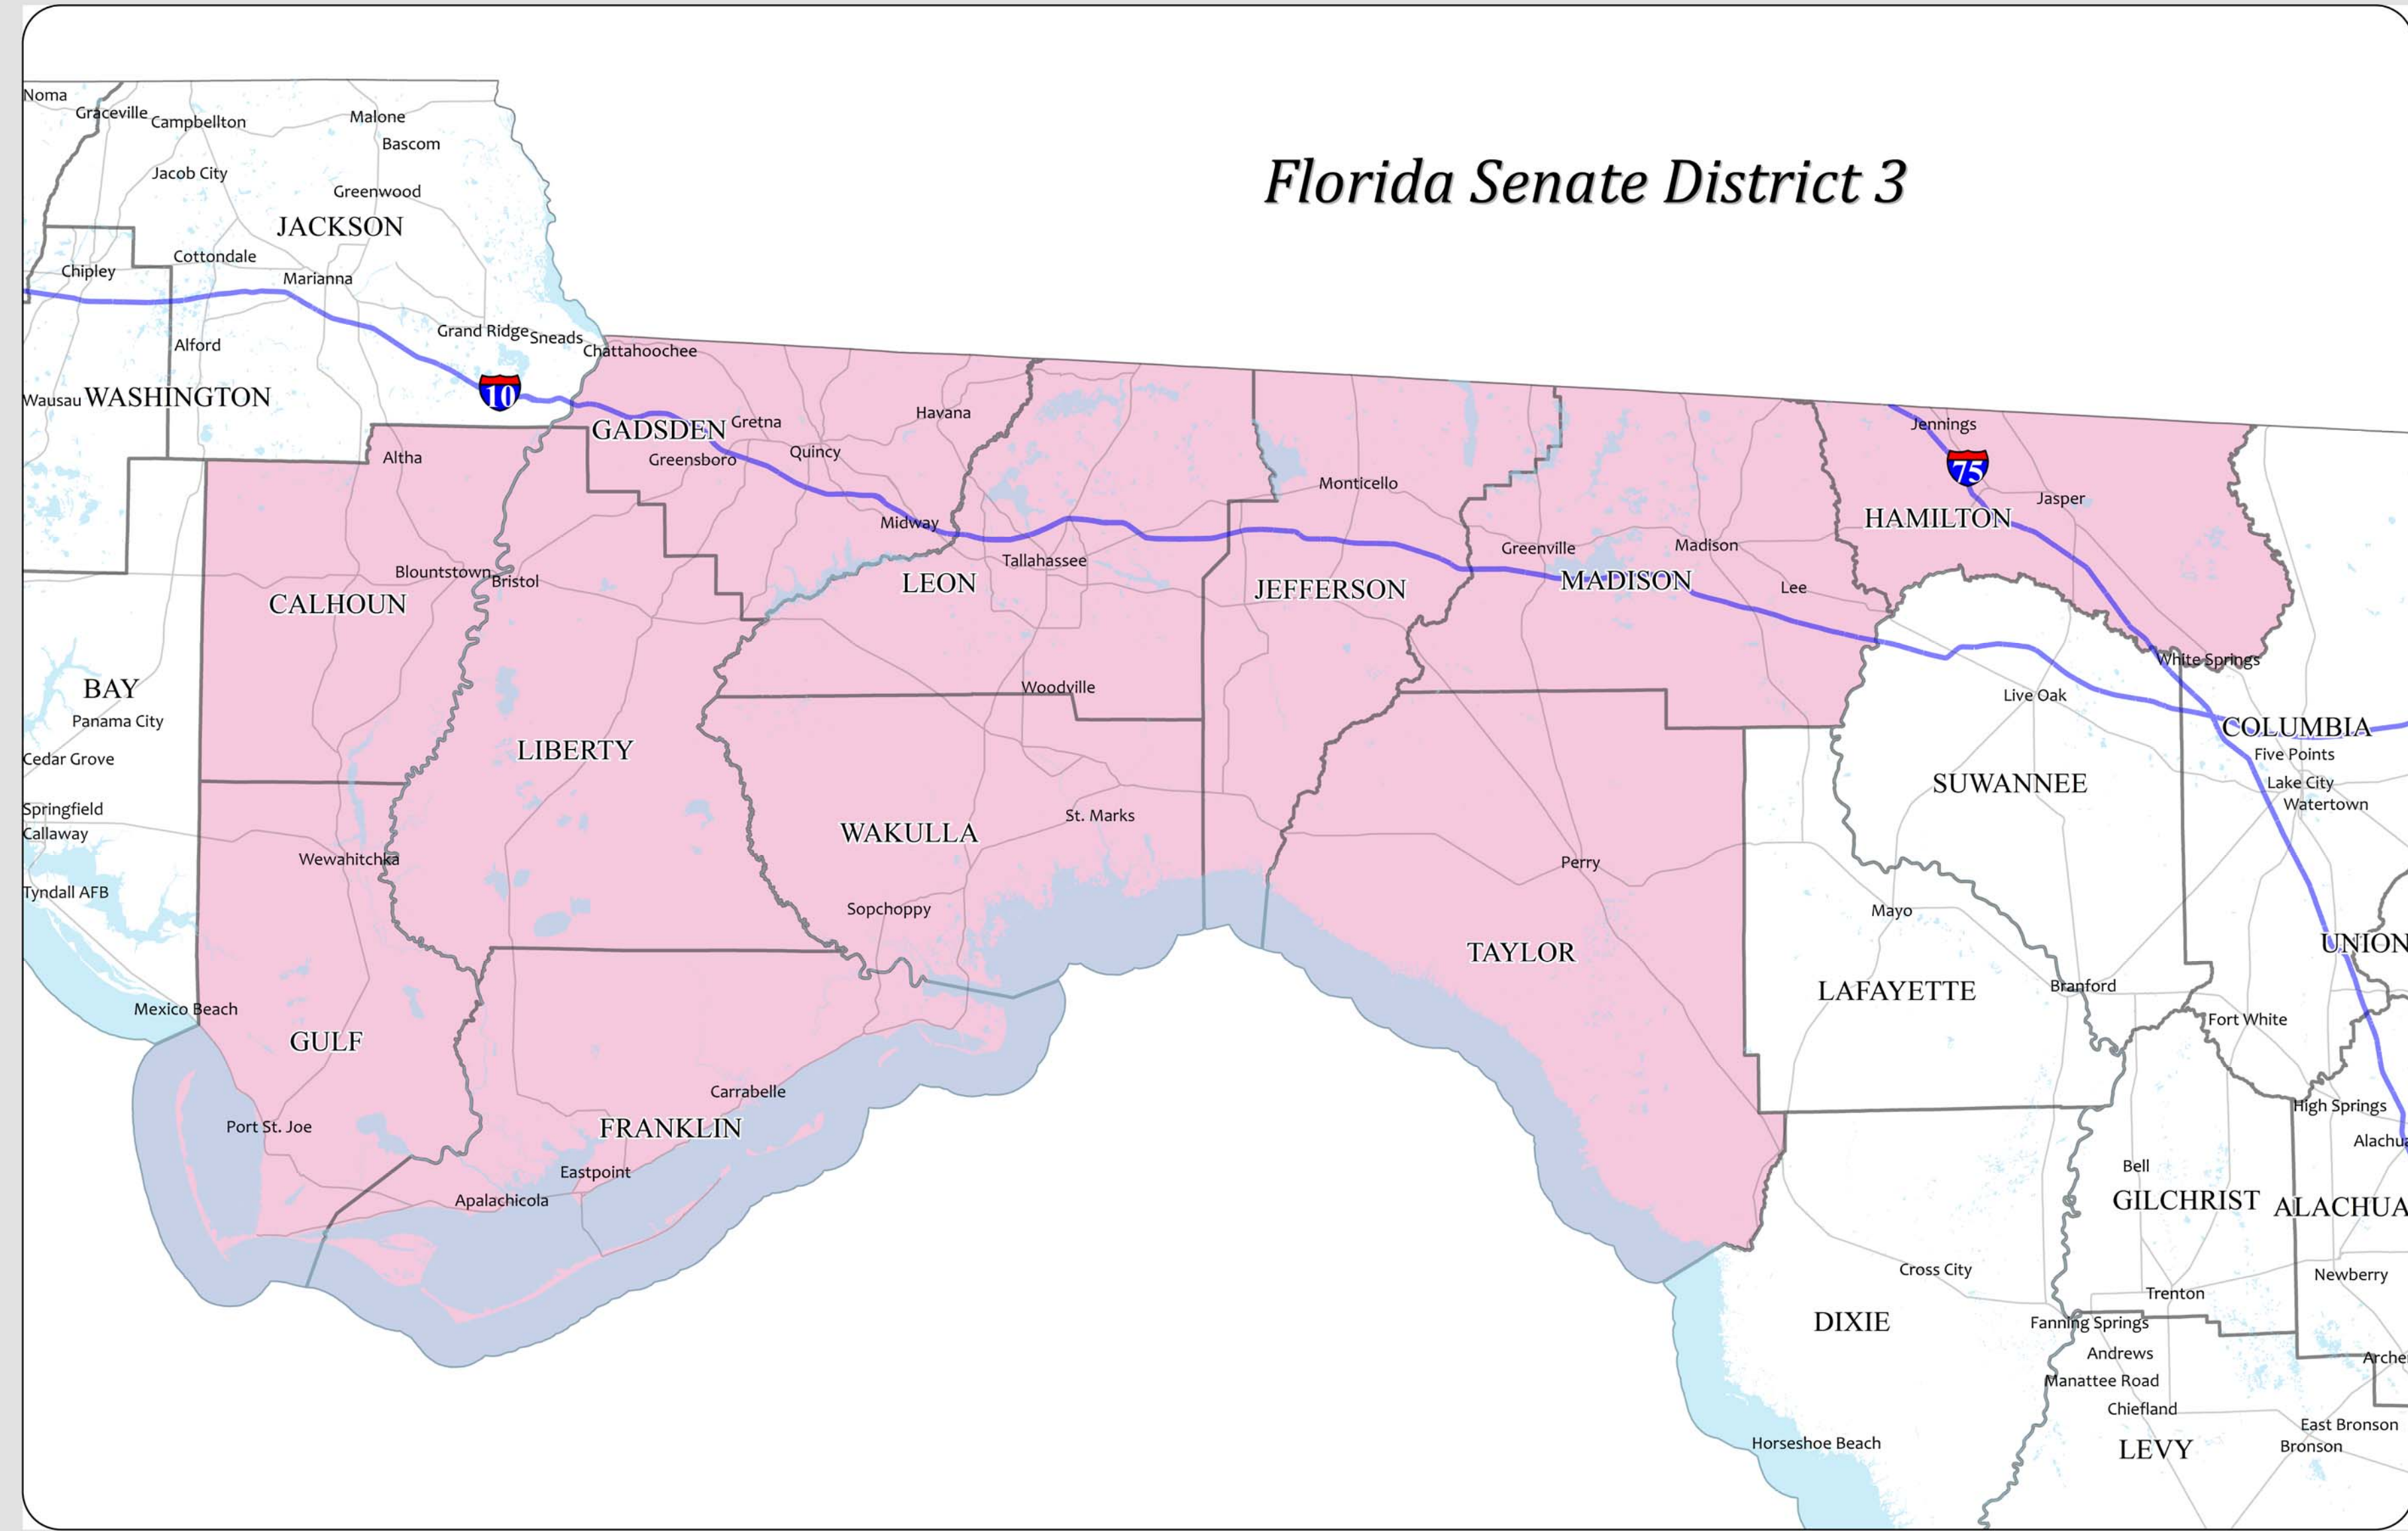

Florida Senate District 3