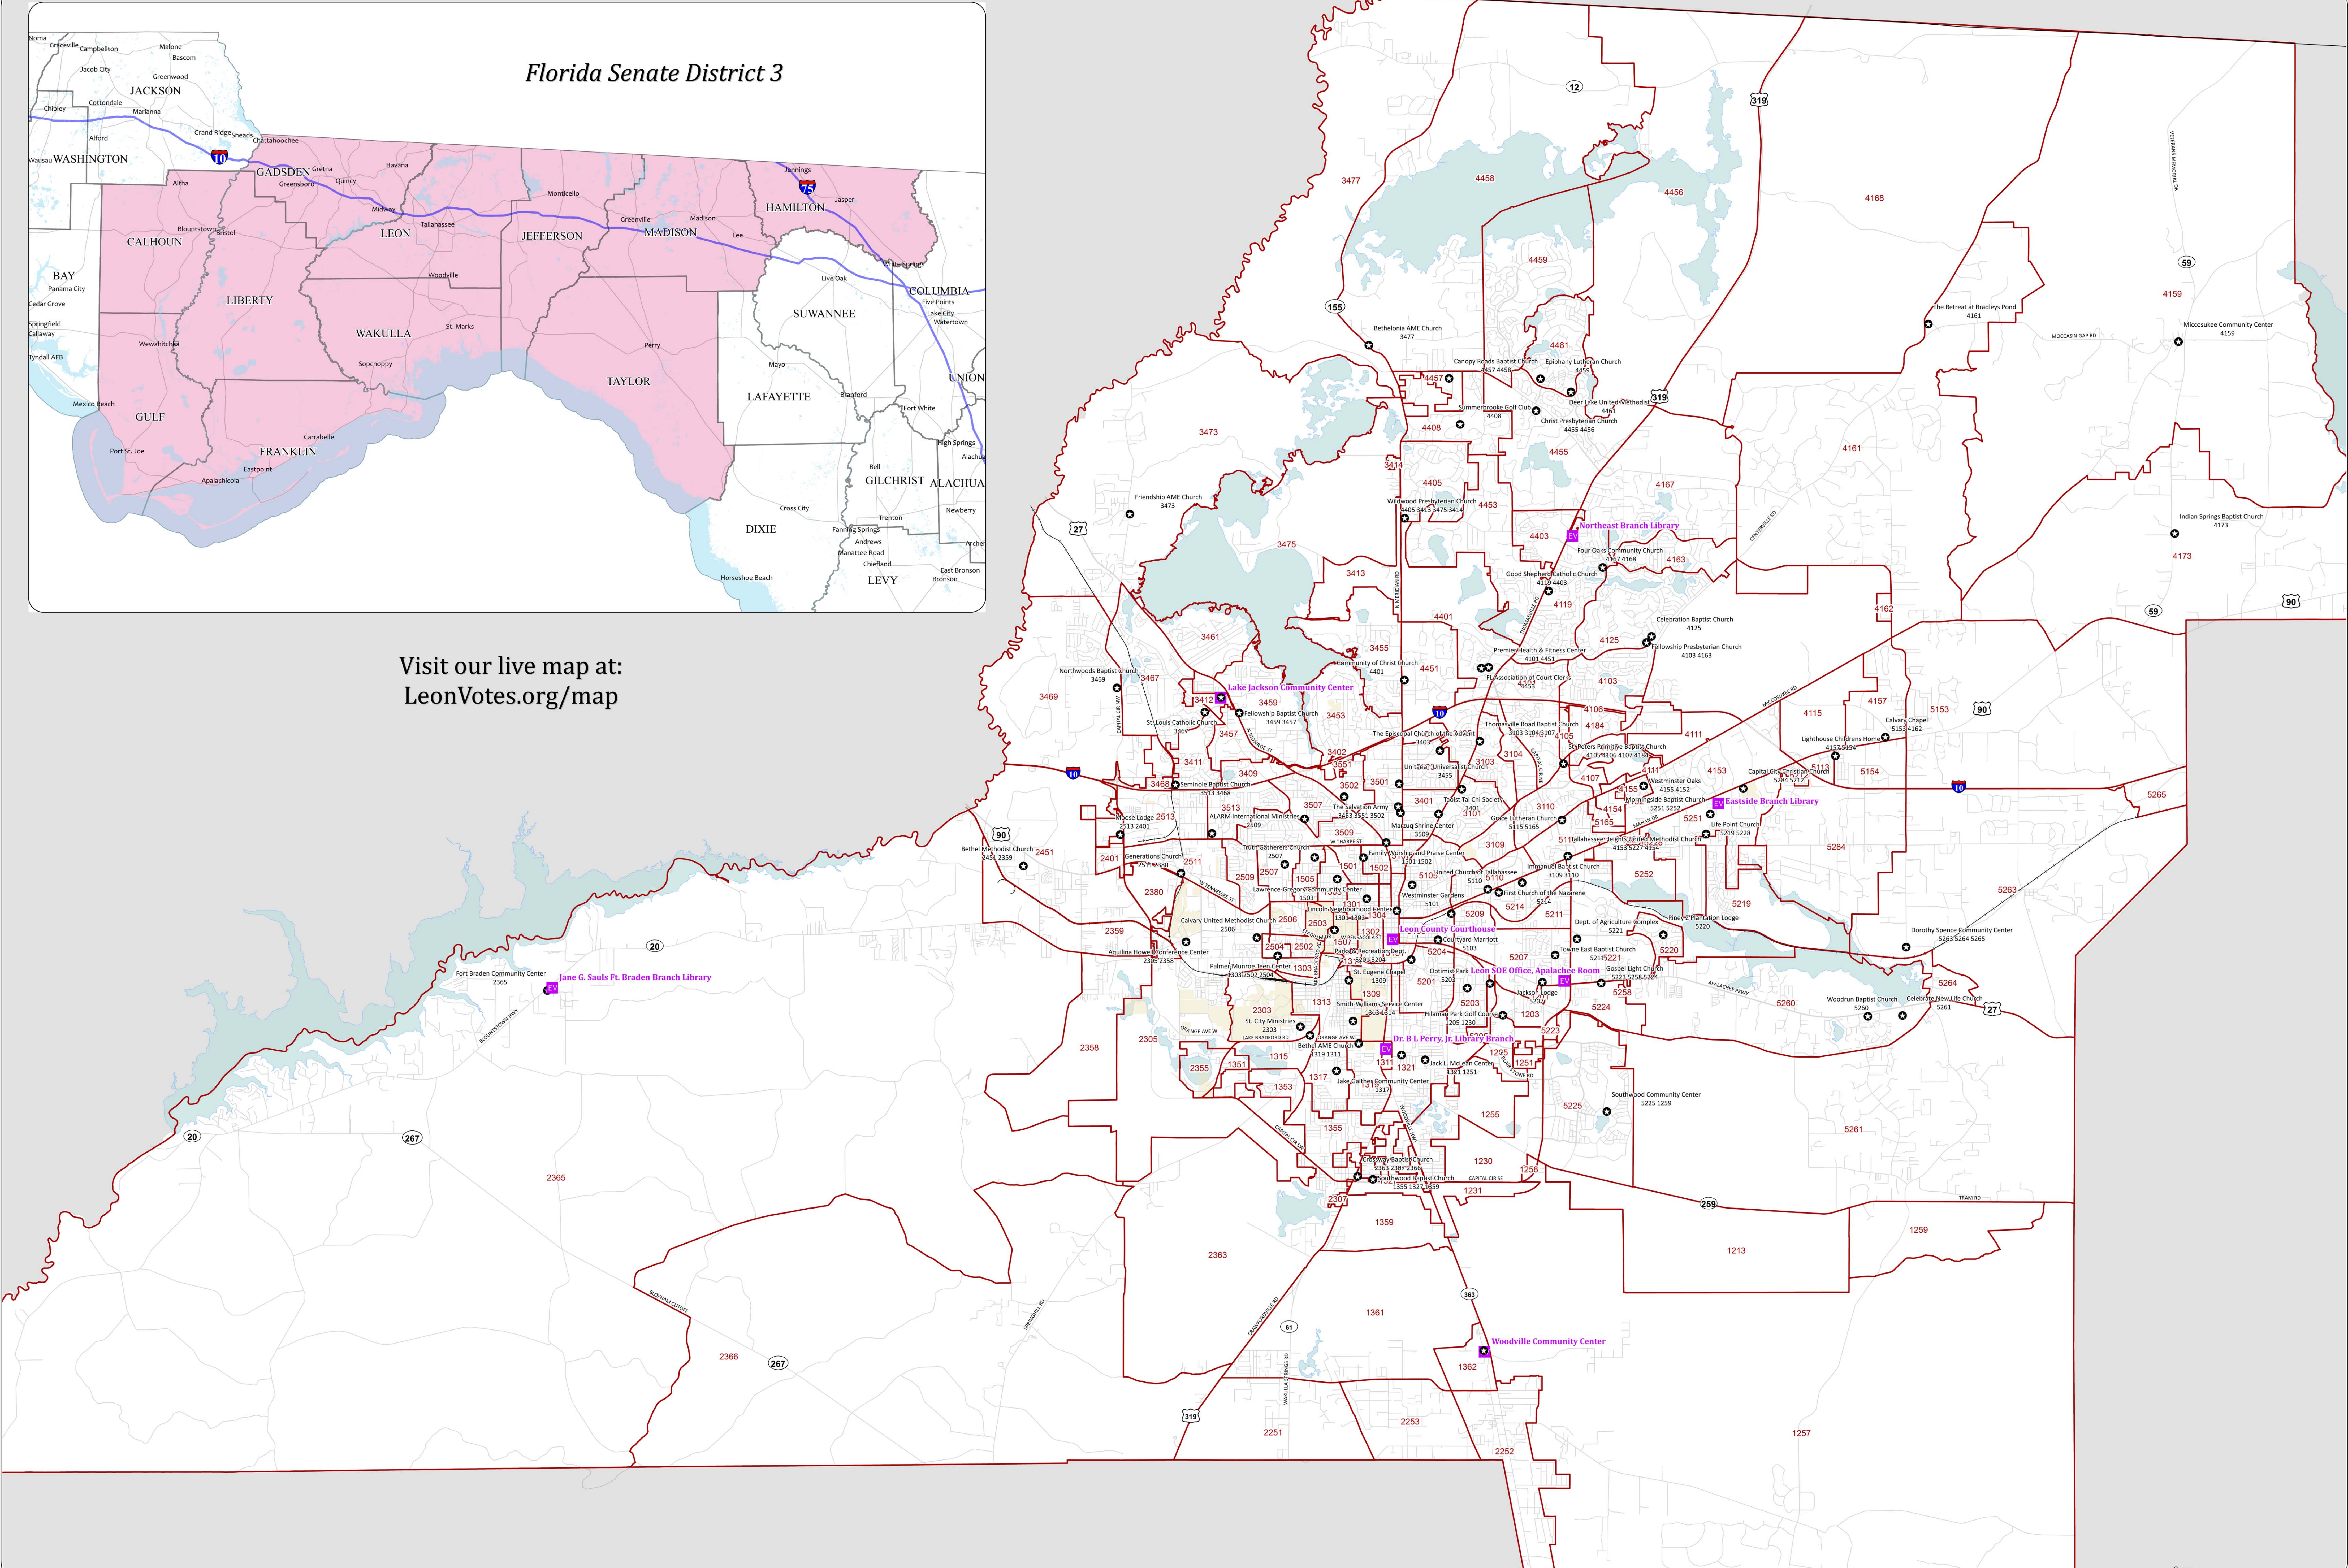

Visit our live map at:
LeonVotes.org/map