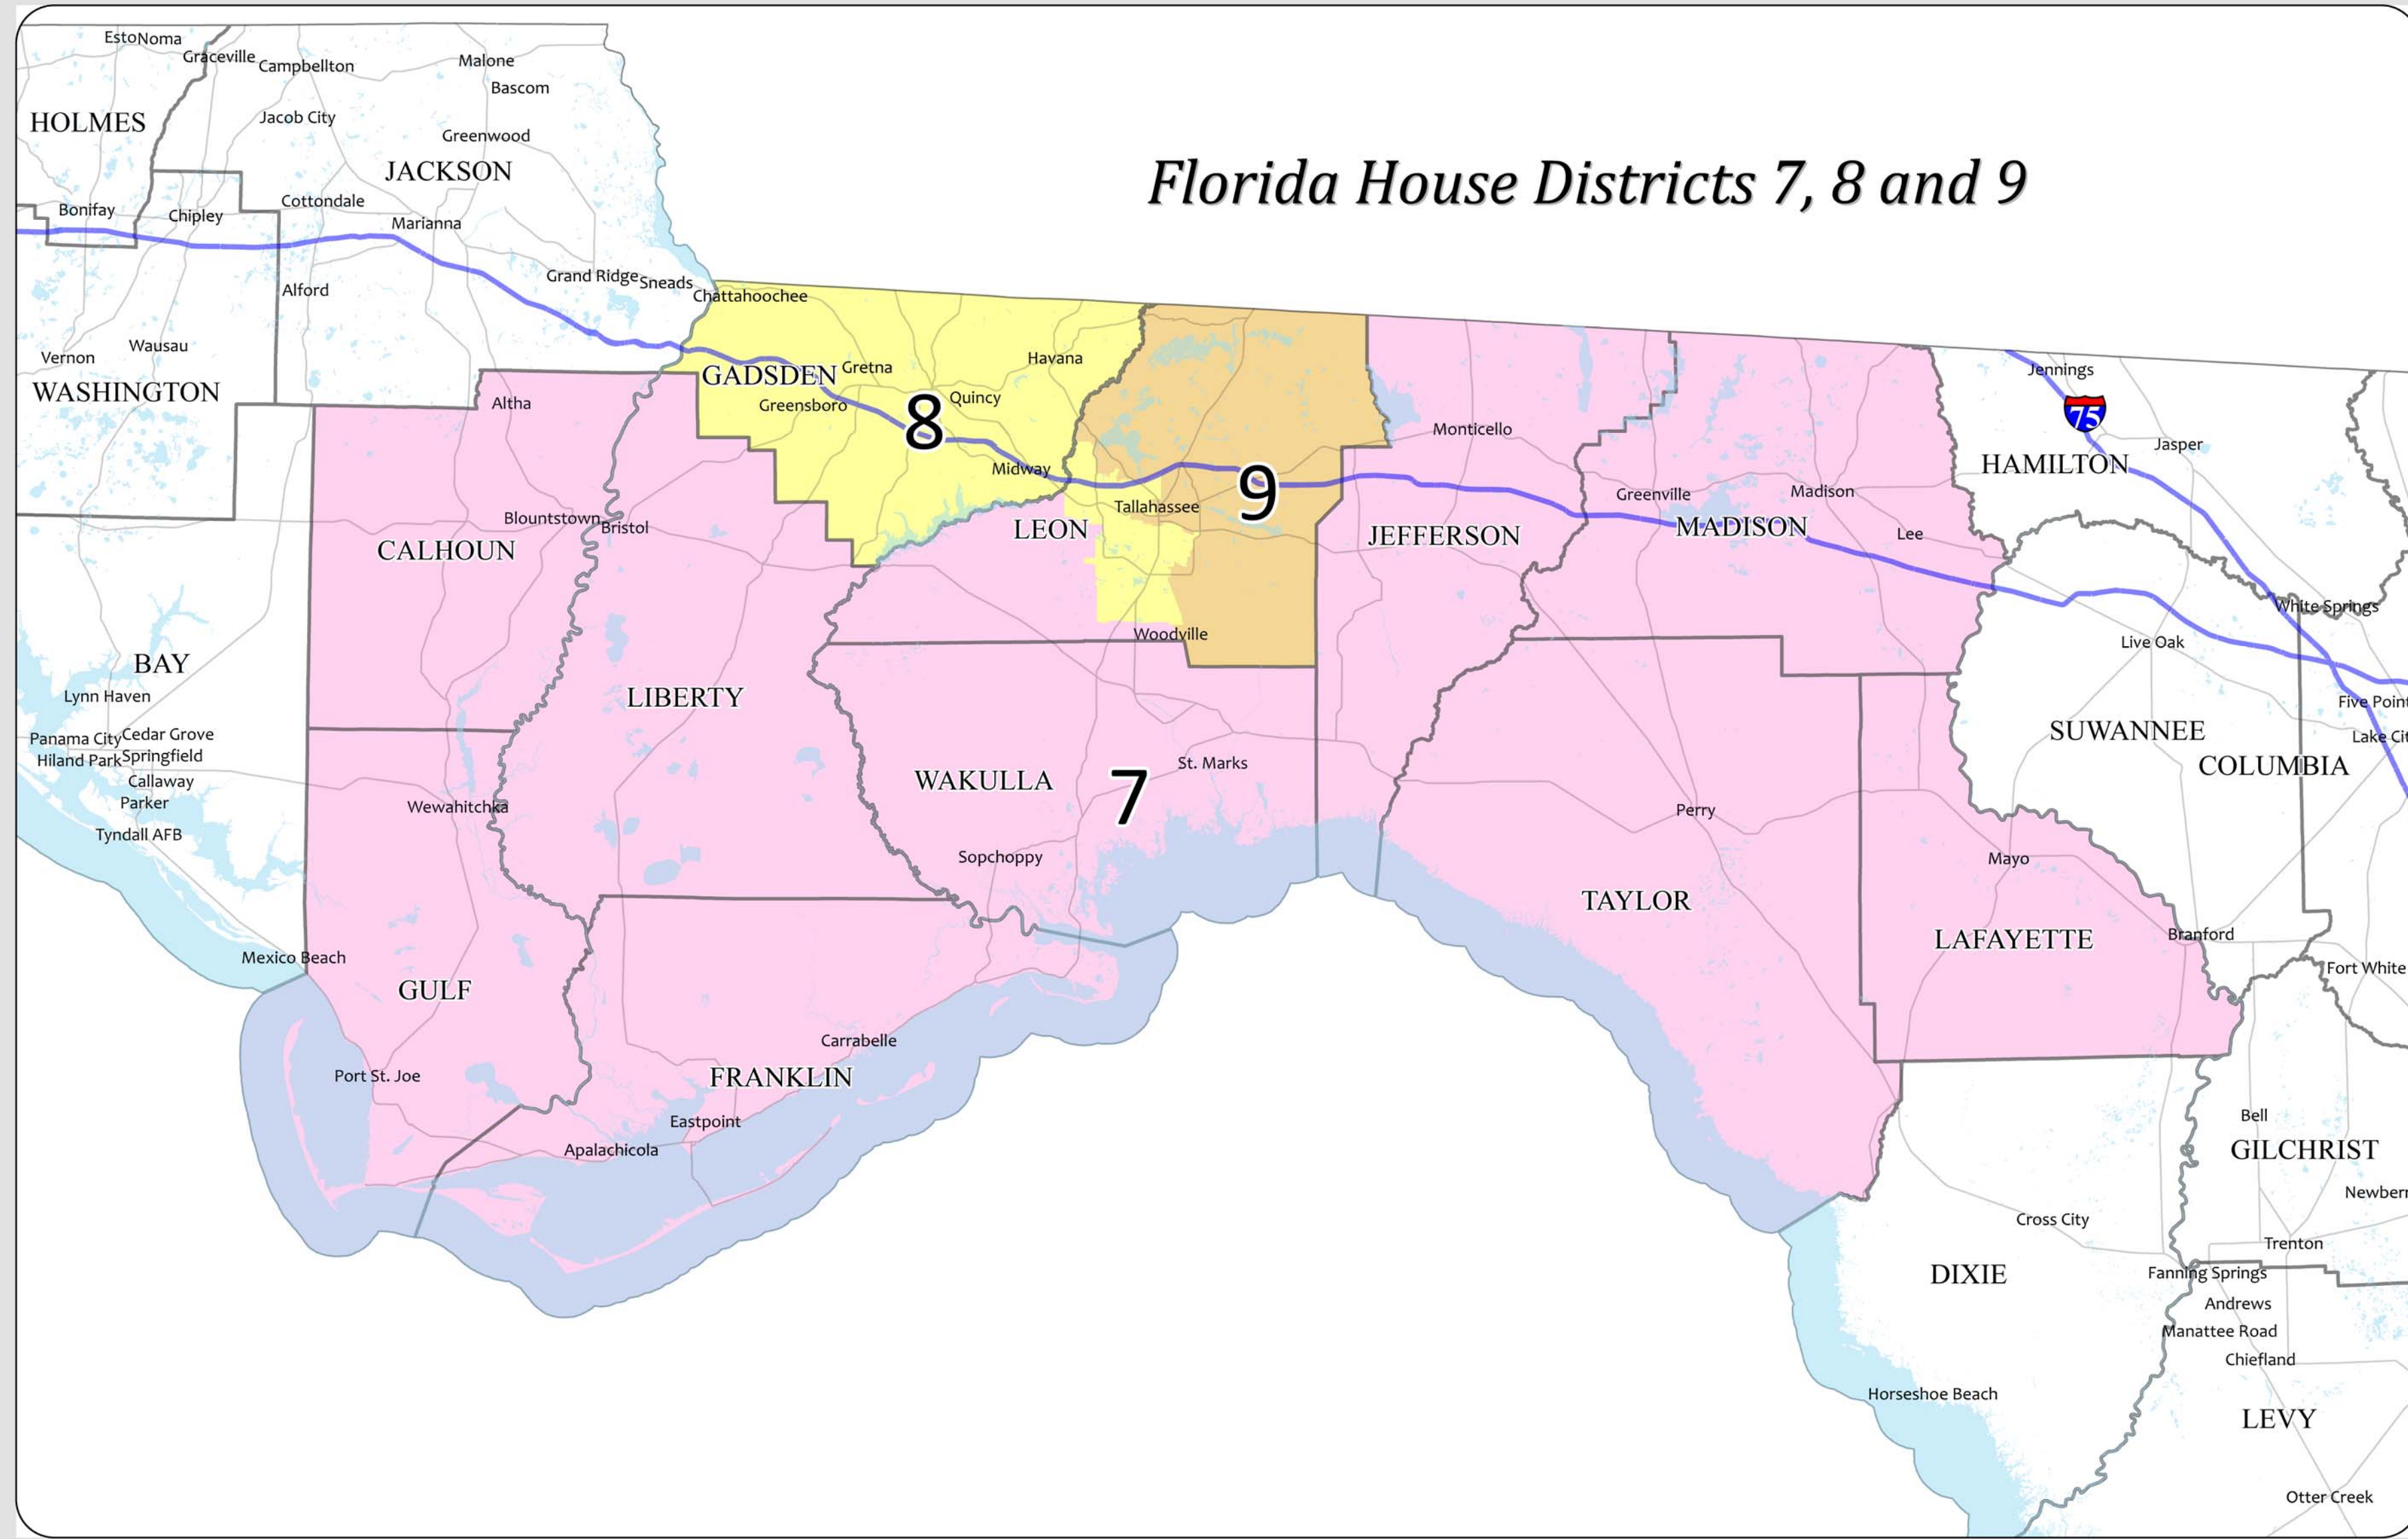

Florida House Districts 7, 8 and 9