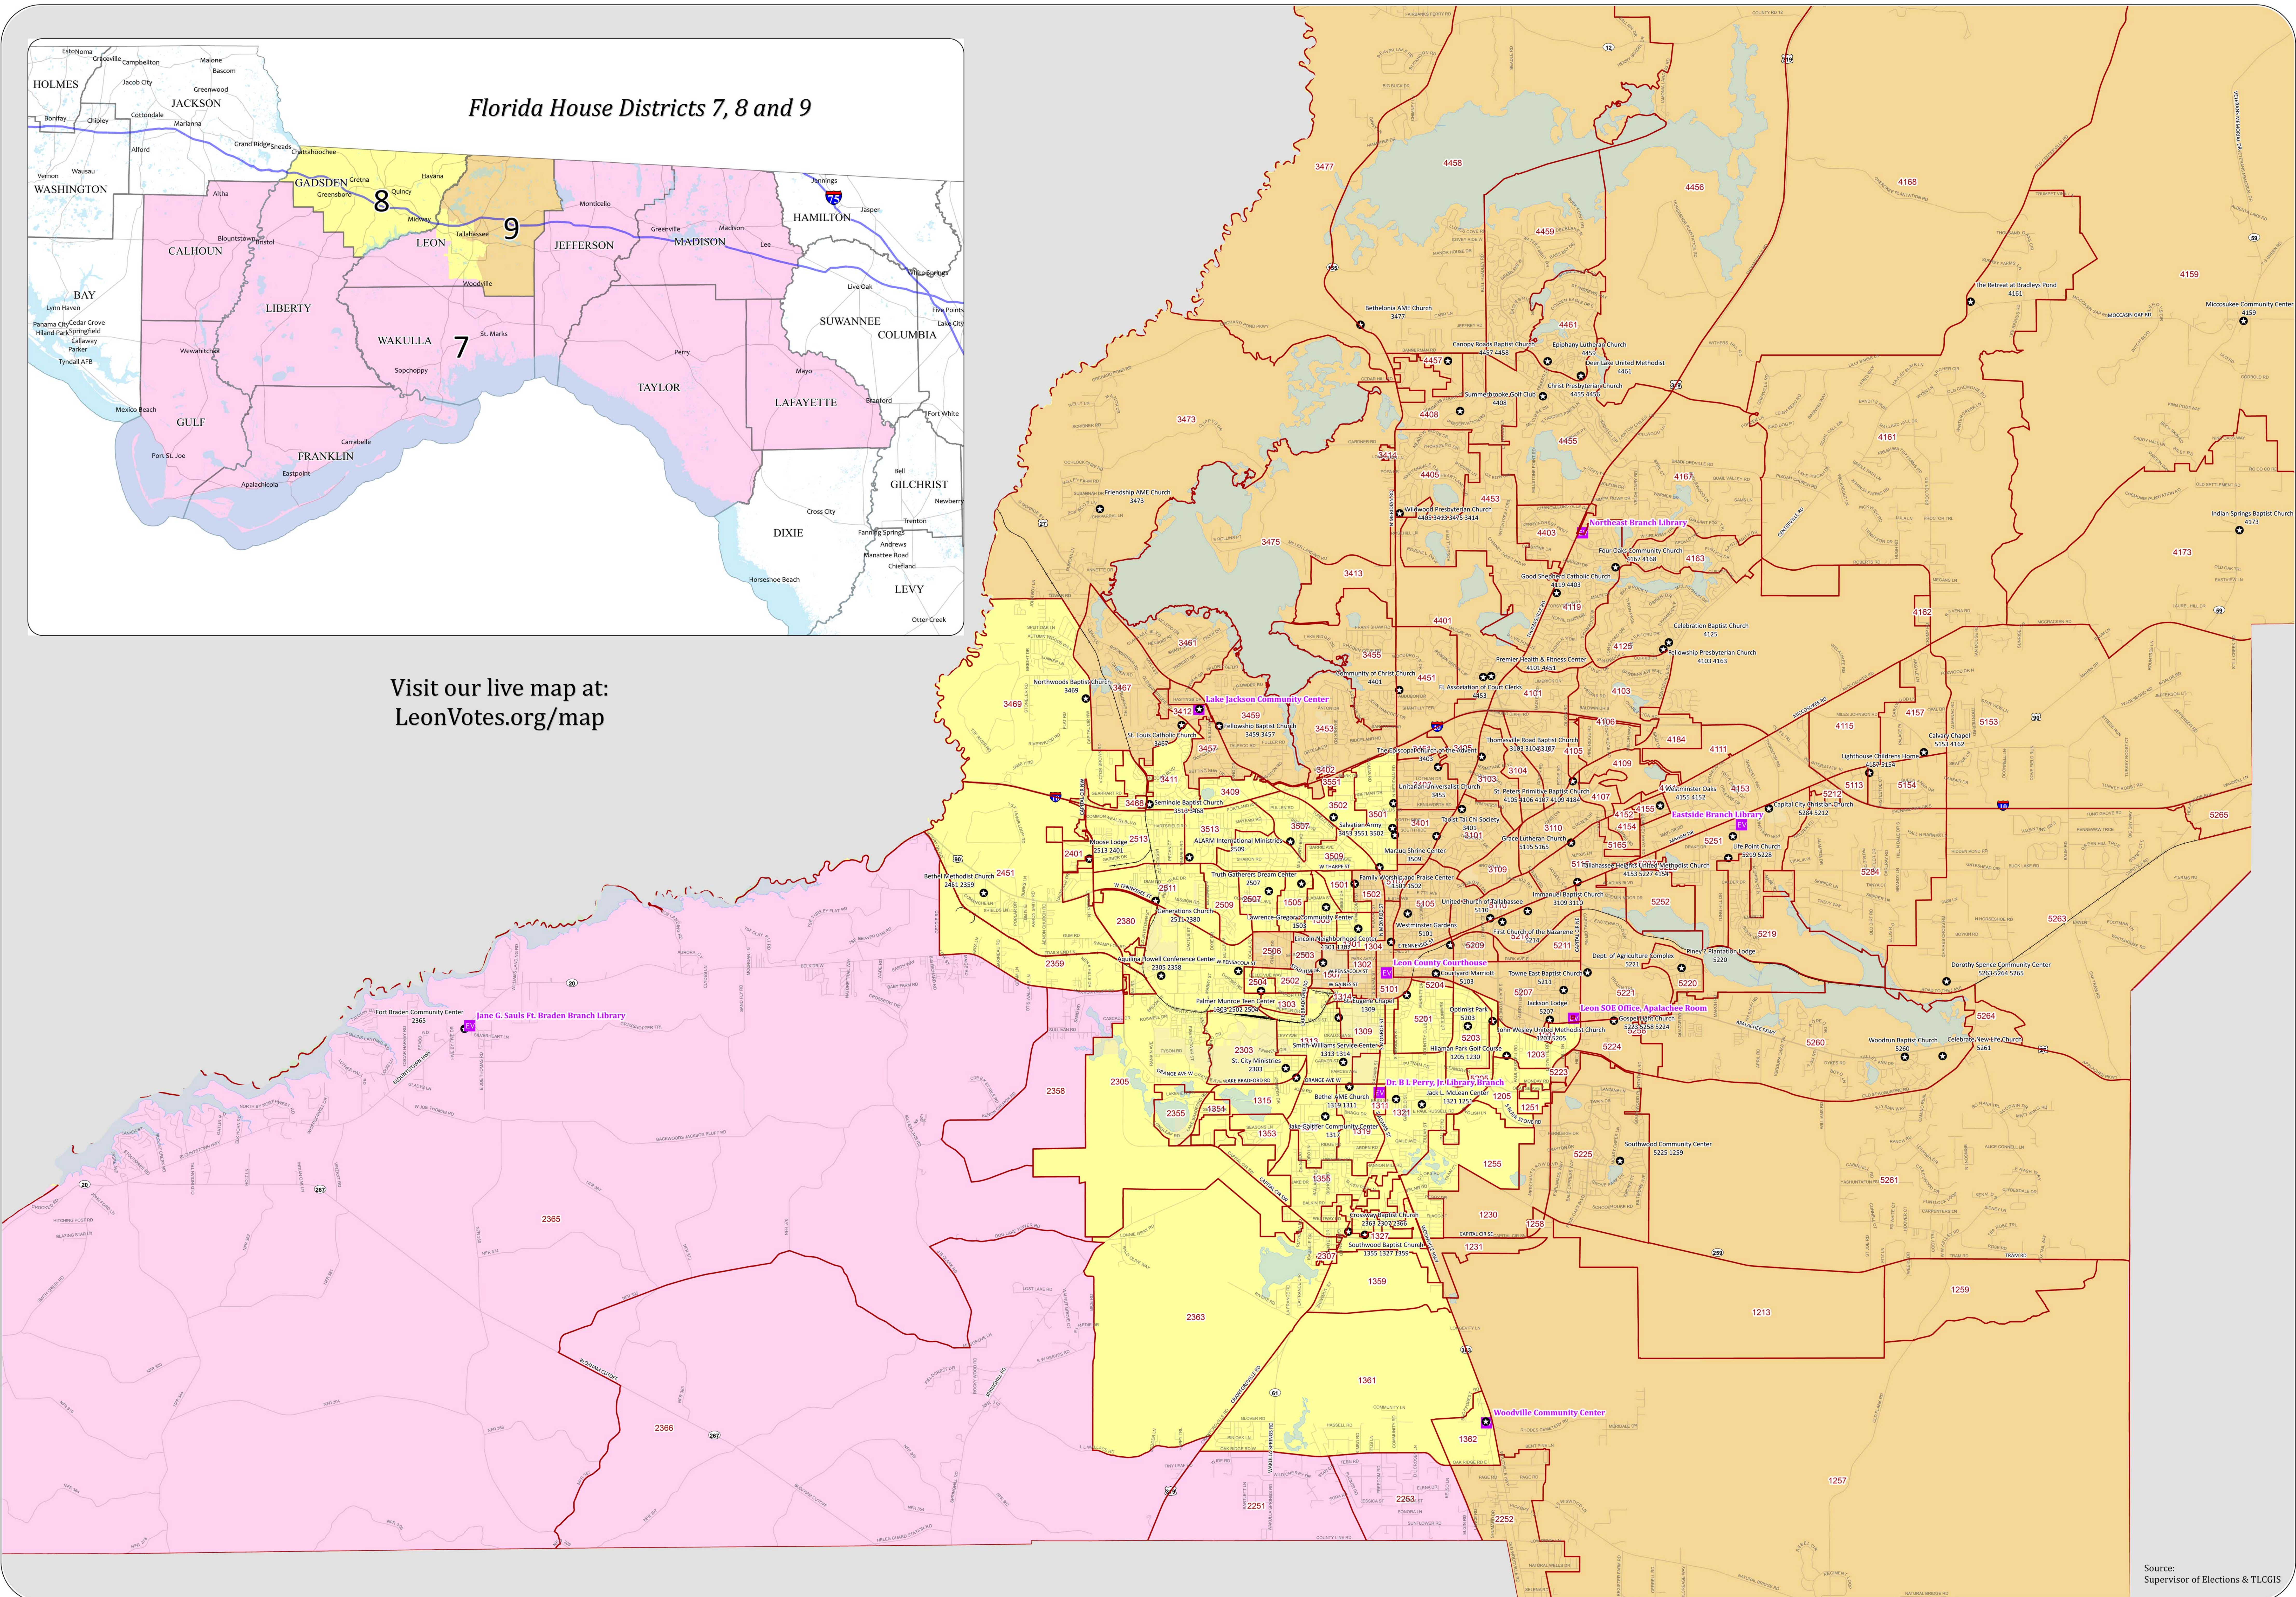

Visit our live map at:
LeonVotes.org/map