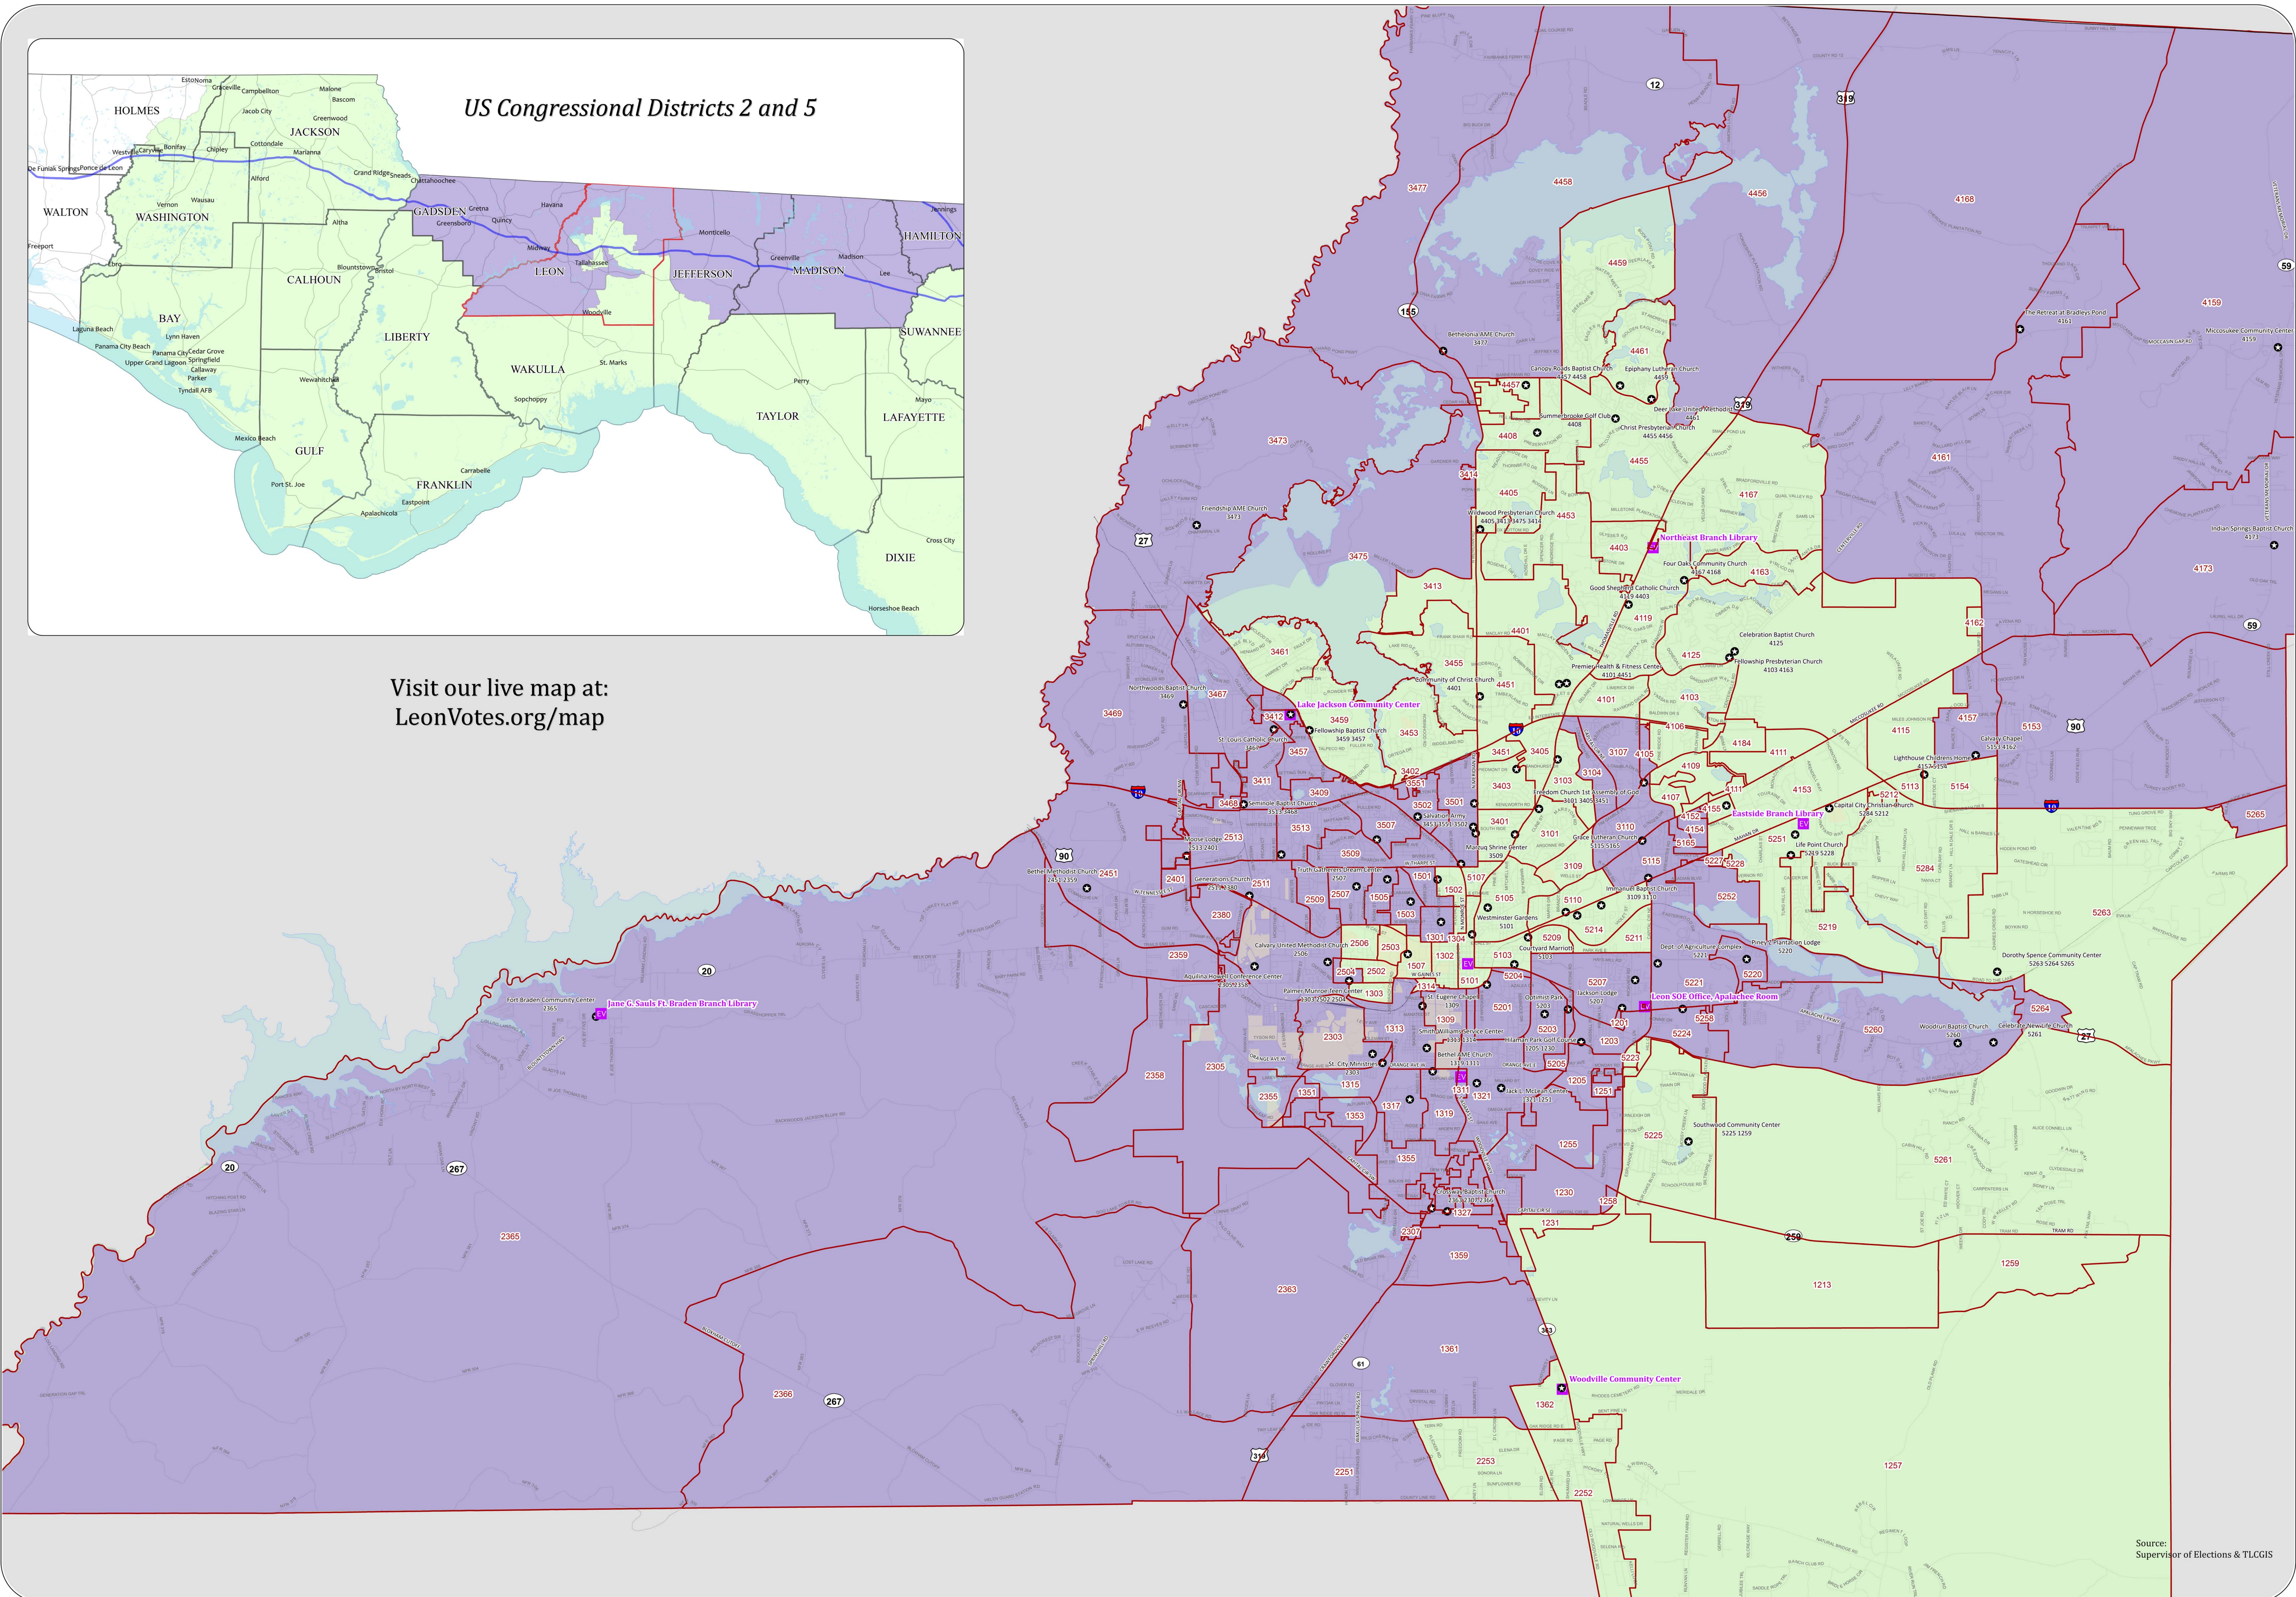

Visit our live map at:
LeonVotes.org/map