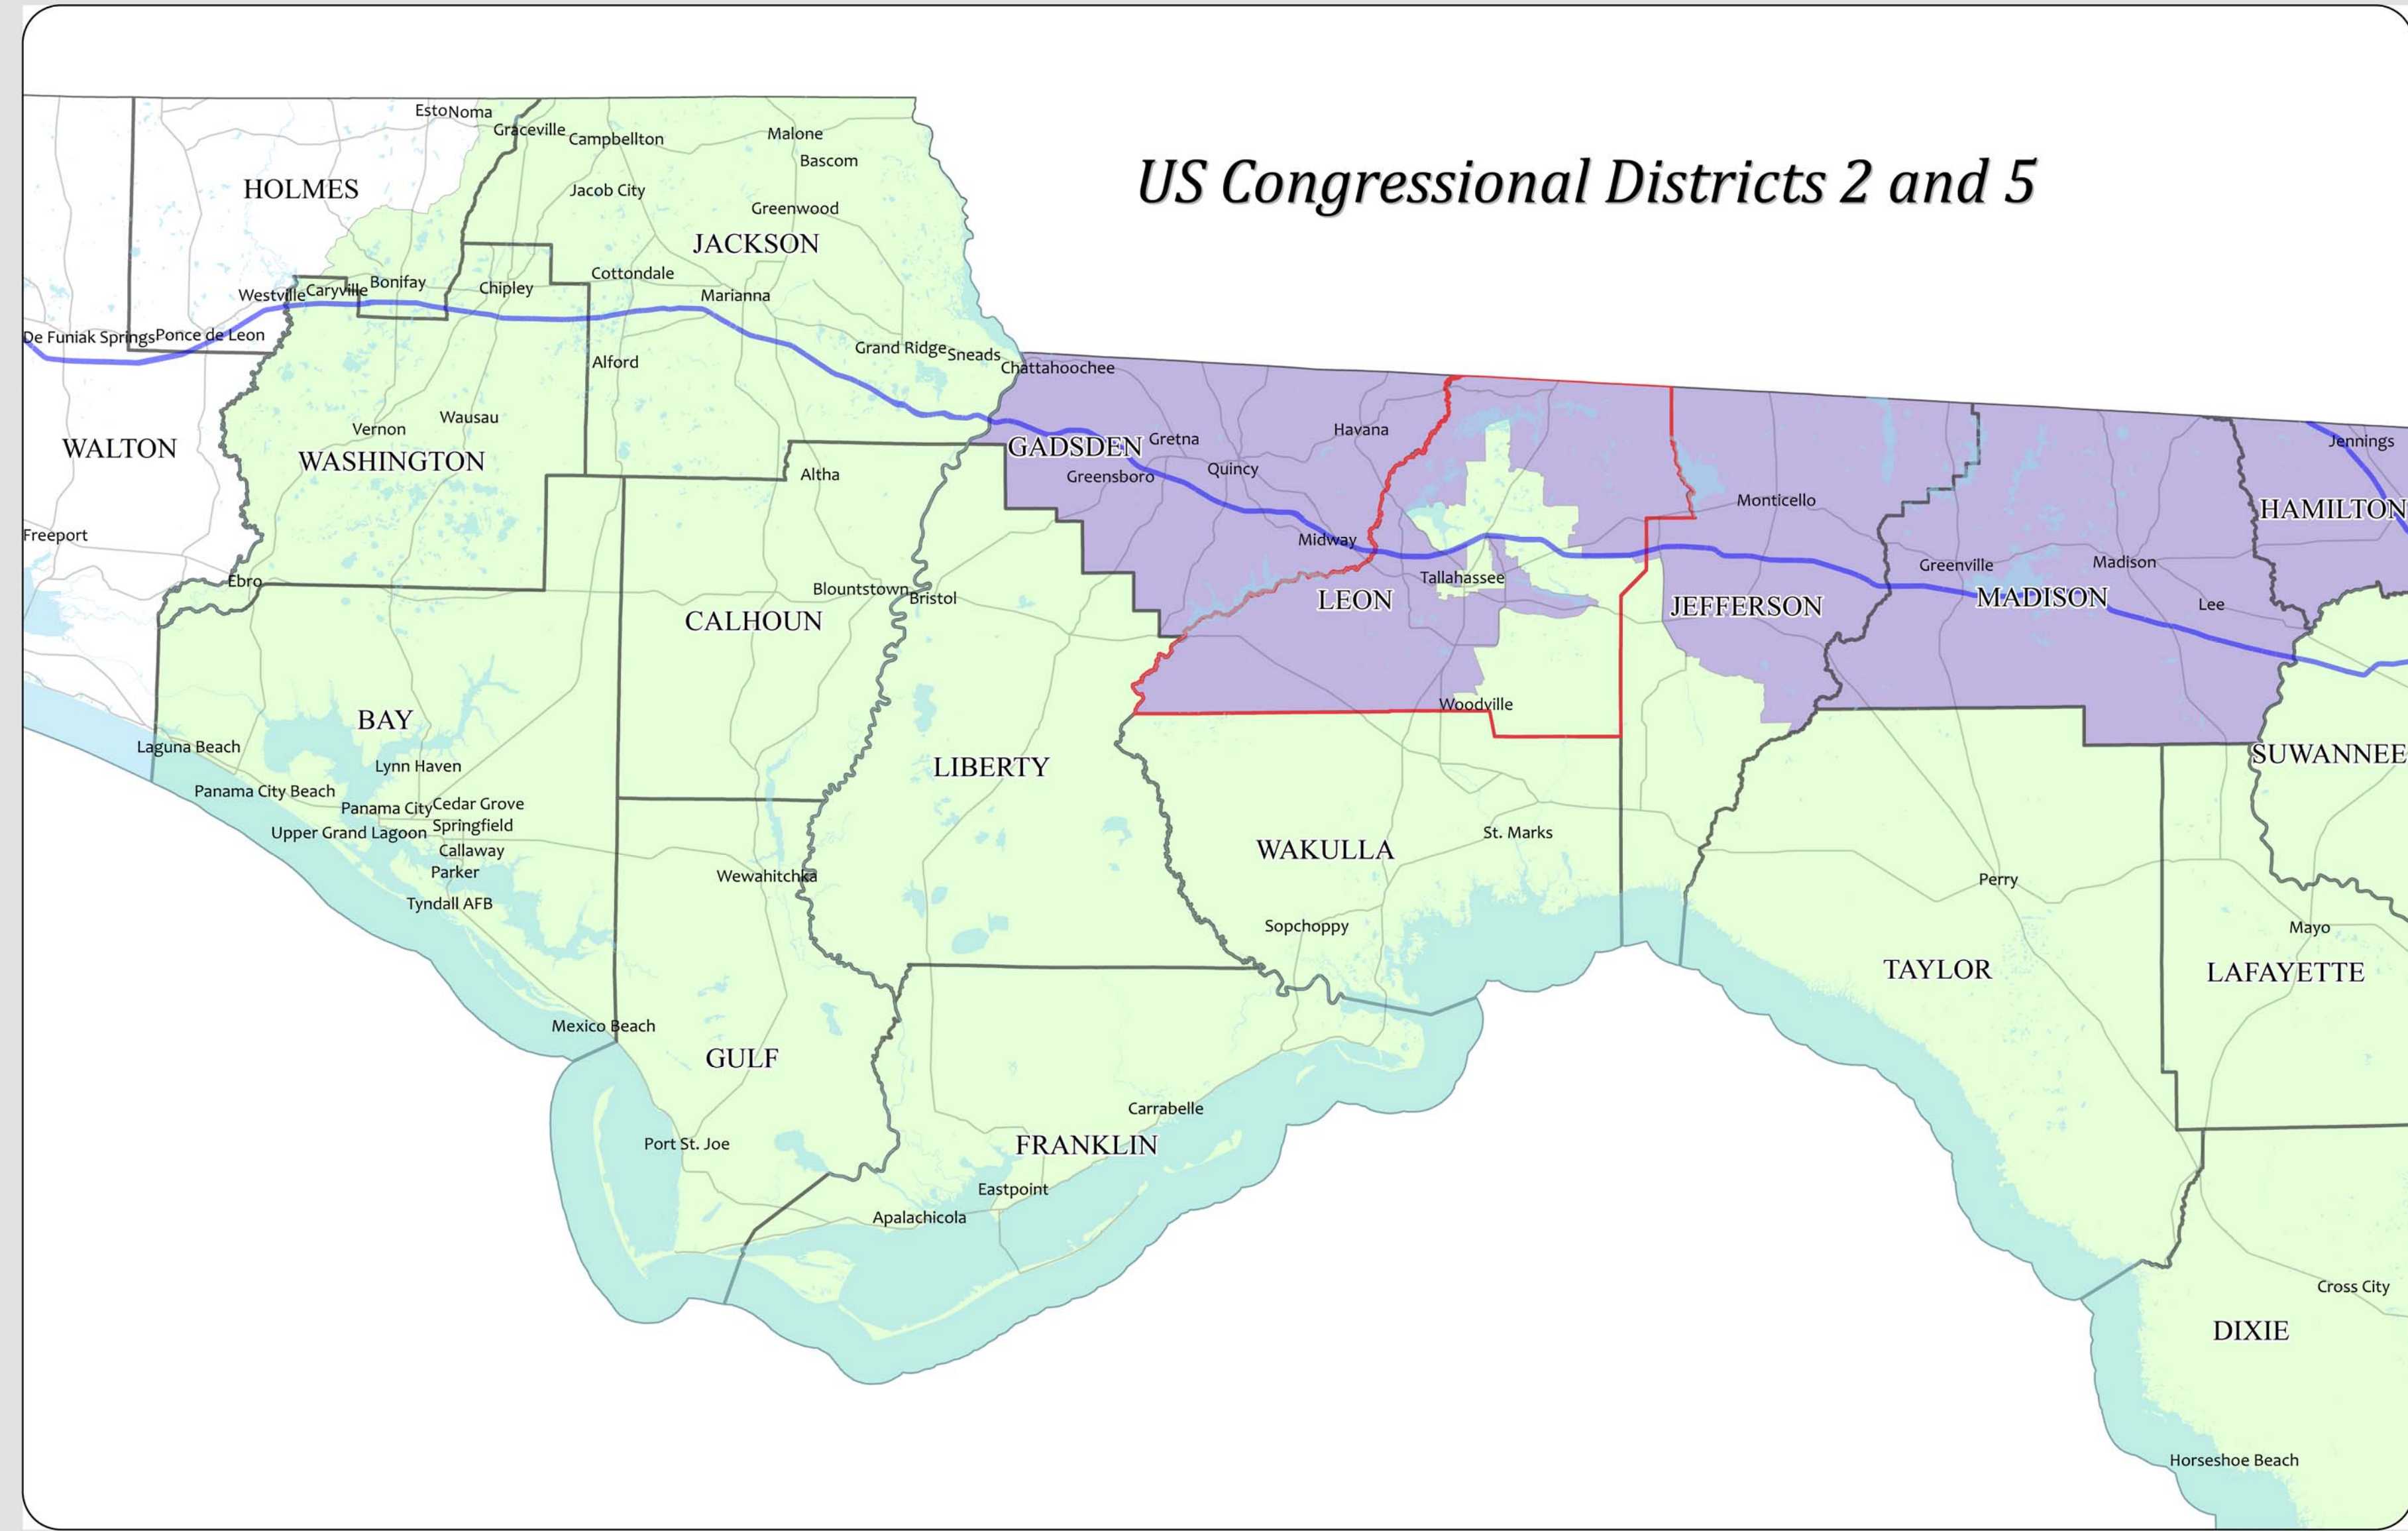

US Congressional Districts 2 and 5