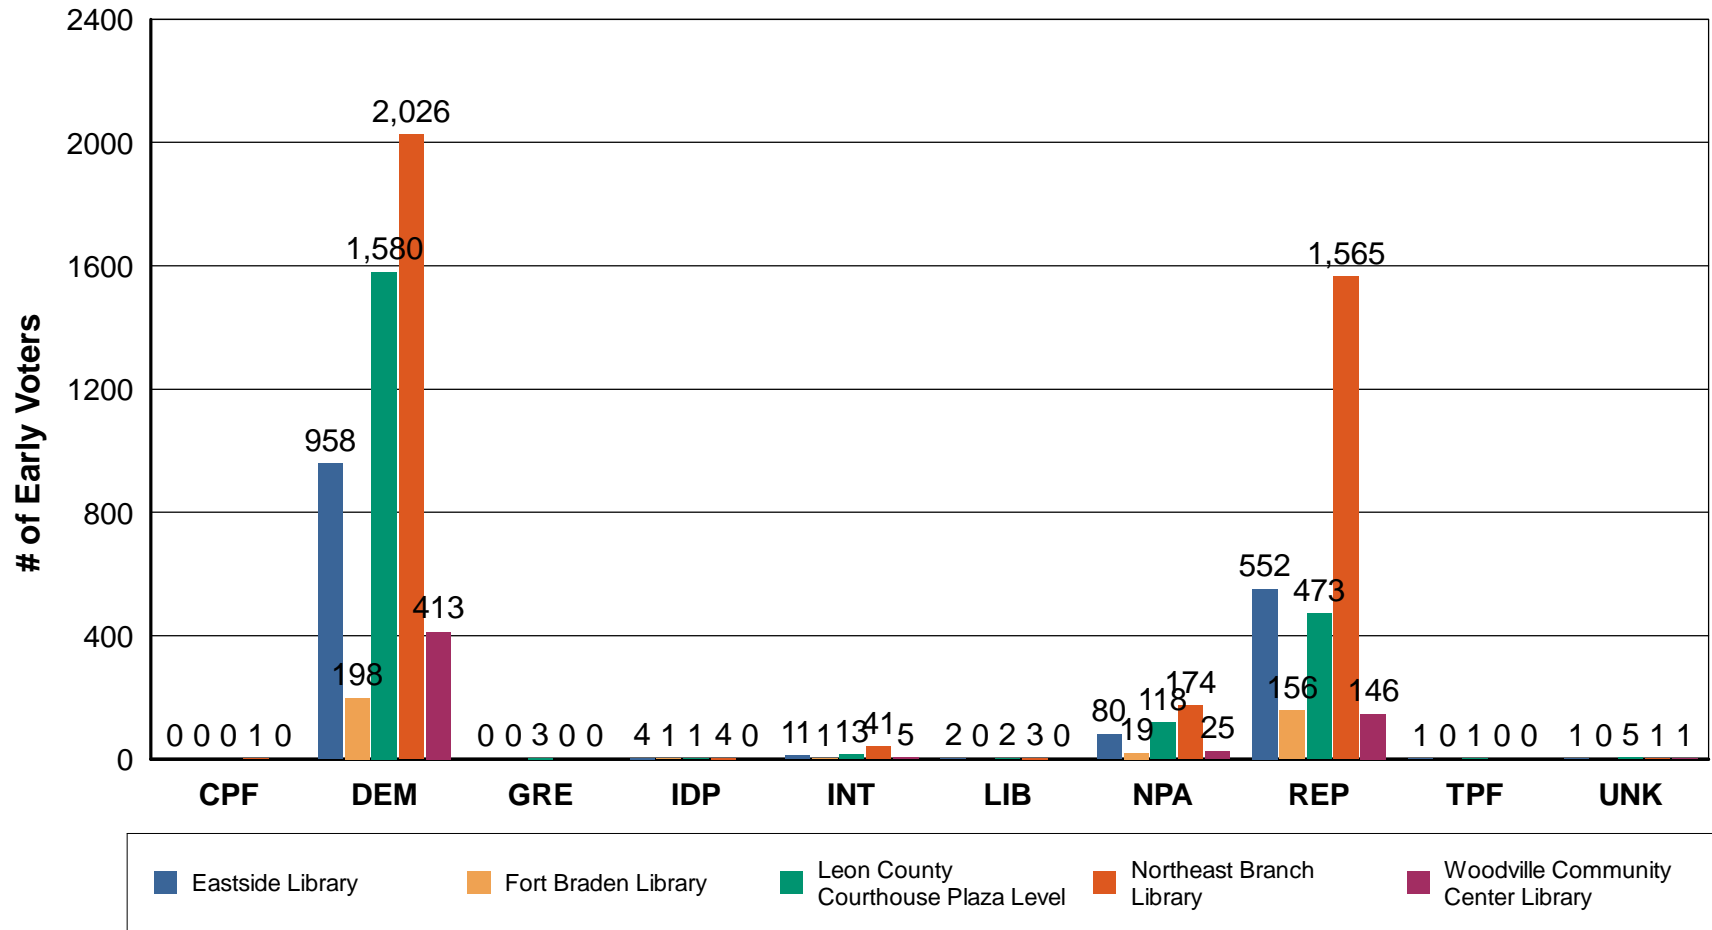

Supervisor of Elections, Leon County FL

Early Vote Totals by Location and Voter's Party (all EV days together)

	Total	CPF	DEM	GRE	IDP	INT	LIB	NPA	REP	TPF	UNK
Eastside Library	1,609 100%	0 0%	958 59%	0 0%	4 0%	11 0%	2 0%	80 4%	552 34%	1 0%	1 0%
Fort Braden Library	375 100%	0 0%	198 52%	0 0%	1 0%	1 0%	0 0%	19 5%	156 41%	0 0%	0 0%
Leon County Courthouse Plaza	2,196 100%	0 0%	1,580 71%	3 0%	1 0%	13 0%	2 0%	118 5%	473 21%	1 0%	5 0%
Northeast Branch Library	3,815 100%	1 0%	2,026 53%	0 0%	4 0%	41 1%	3 0%	174 4%	1,565 41%	0 0%	1 0%
Woodville Community Center	590 100%	0 0%	413 70%	0 0%	0 0%	5 0%	0 0%	25 4%	146 24%	0 0%	1 0%
Total	8,585 100%	1 0%	5,175 60%	3 0%	10 0%	71 0%	7 0%	416 4%	2,892 33%	2 0%	8 0%

Early Voting Snapshot

2012 Primary Election

Ion Sancho

Supervisor of Elections, Leon County FL

Early Vote Totals by Location and Voter's Party- chart (all EV days together)

Absentee Ballot Snapshot

2012 Primary Election

run VR Absentee Totals for an Election report first, choose most recent report

	Delivered	Returned	Not Returned	% Returned
Domestic Military Ballots	502	144	358	29 %
Overseas Military Ballots	122	29	93	24 %
Domestic Civilian Ballots	15,127	9,419	5,708	62 %
Overseas Civilian Ballots	248	71	177	29 %
Totals	15,999	9,663	6,336	60 %

Absentee Ballot (totals)