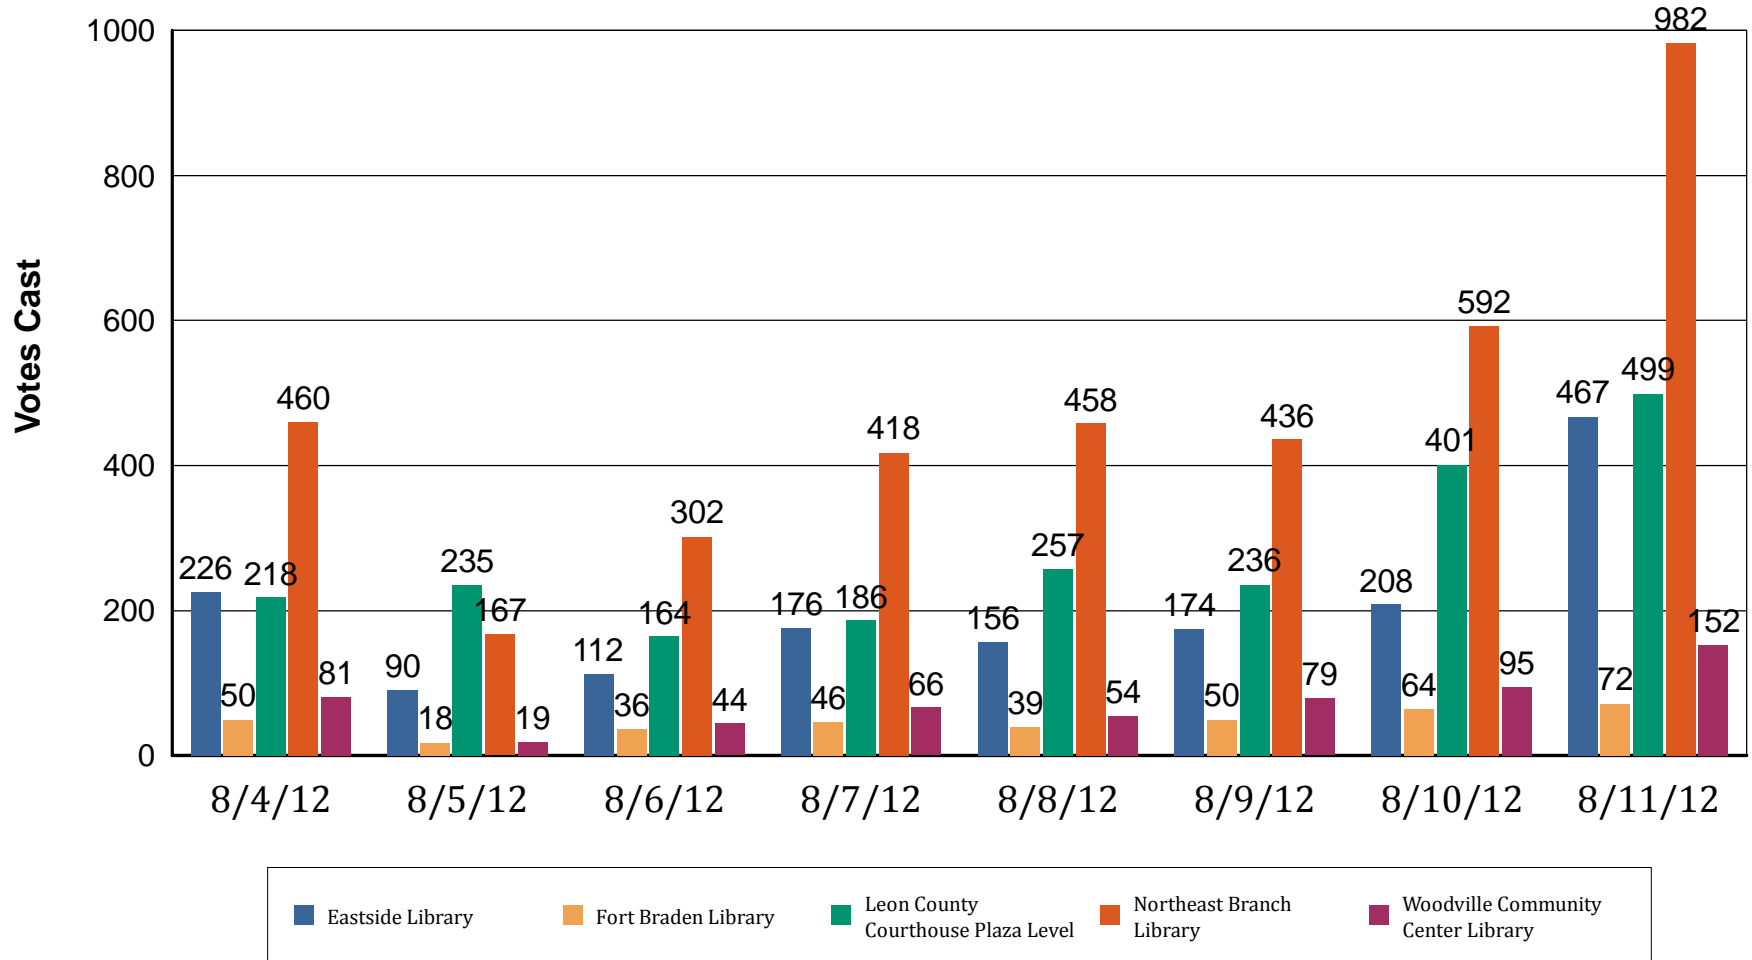

Early Voting Snapshot

2012 Primary Election

Ion Sancho

Supervisor of Elections, Leon County FL

Early Vote Totals by Location and Date

	Total	8/4/12	8/5/12	8/6/12	8/7/12	8/8/12	8/9/12	8/10/12	8/11/12
Eastside Library	1,609 18%	226 21%	90 17%	112 17%	176 19%	156 16%	174 17%	208 15%	467 21%
Fort Braden Library	375 4%	50 4%	18 3%	36 5%	46 5%	39 4%	50 5%	64 4%	72 3%
Leon County Courthouse Plaza Level	2,196 25%	218 21%	235 44%	164 24%	186 20%	257 26%	236 24%	401 29%	499 22%
Northeast Branch Library	3,815 44%	460 44%	167 31%	302 45%	418 46%	458 47%	436 44%	592 43%	982 45%
Woodville Community Center Library	590 6%	81 7%	19 3%	44 6%	66 7%	54 5%	79 8%	95 6%	152 6%
Total	8,585 100%	1,035 100%	529 100%	658 100%	892 100%	964 100%	975 100%	1,360 100%	2,172 100%

Early Voting Snapshot

2012 Primary Election

Ion Sancho

Supervisor of Elections, Leon County FL

Early Vote by Location and Date- Chart

Early Voting Snapshot

2012 Primary Election

Ion Sancho

Supervisor of Elections, Leon County FL

Early Vote Totals by Location and Voter's Party (all EV days together)

	Total	CPF	DEM	GRE	IDP	INT	LIB	NPA	REP	TPF	UNK
Eastside Library	1,609 100%	0 0%	958 59%	0 0%	4 0%	11 0%	2 0%	80 4%	552 34%	1 0%	1 0%
Fort Braden Library	375 100%	0 0%	198 52%	0 0%	1 0%	1 0%	0 0%	19 5%	156 41%	0 0%	0 0%
Leon County Courthouse Plaza	2,196 100%	0 0%	1,580 71%	3 0%	1 0%	13 0%	2 0%	118 5%	473 21%	1 0%	5 0%
Northeast Branch Library	3,815 100%	1 0%	2,026 53%	0 0%	4 0%	41 1%	3 0%	174 4%	1,565 41%	0 0%	1 0%
Woodville Community Center	590 100%	0 0%	413 70%	0 0%	0 0%	5 0%	0 0%	25 4%	146 24%	0 0%	1 0%
Total	8,585 100%	1 0%	5,175 60%	3 0%	10 0%	71 0%	7 0%	416 4%	2,892 33%	2 0%	8 0%