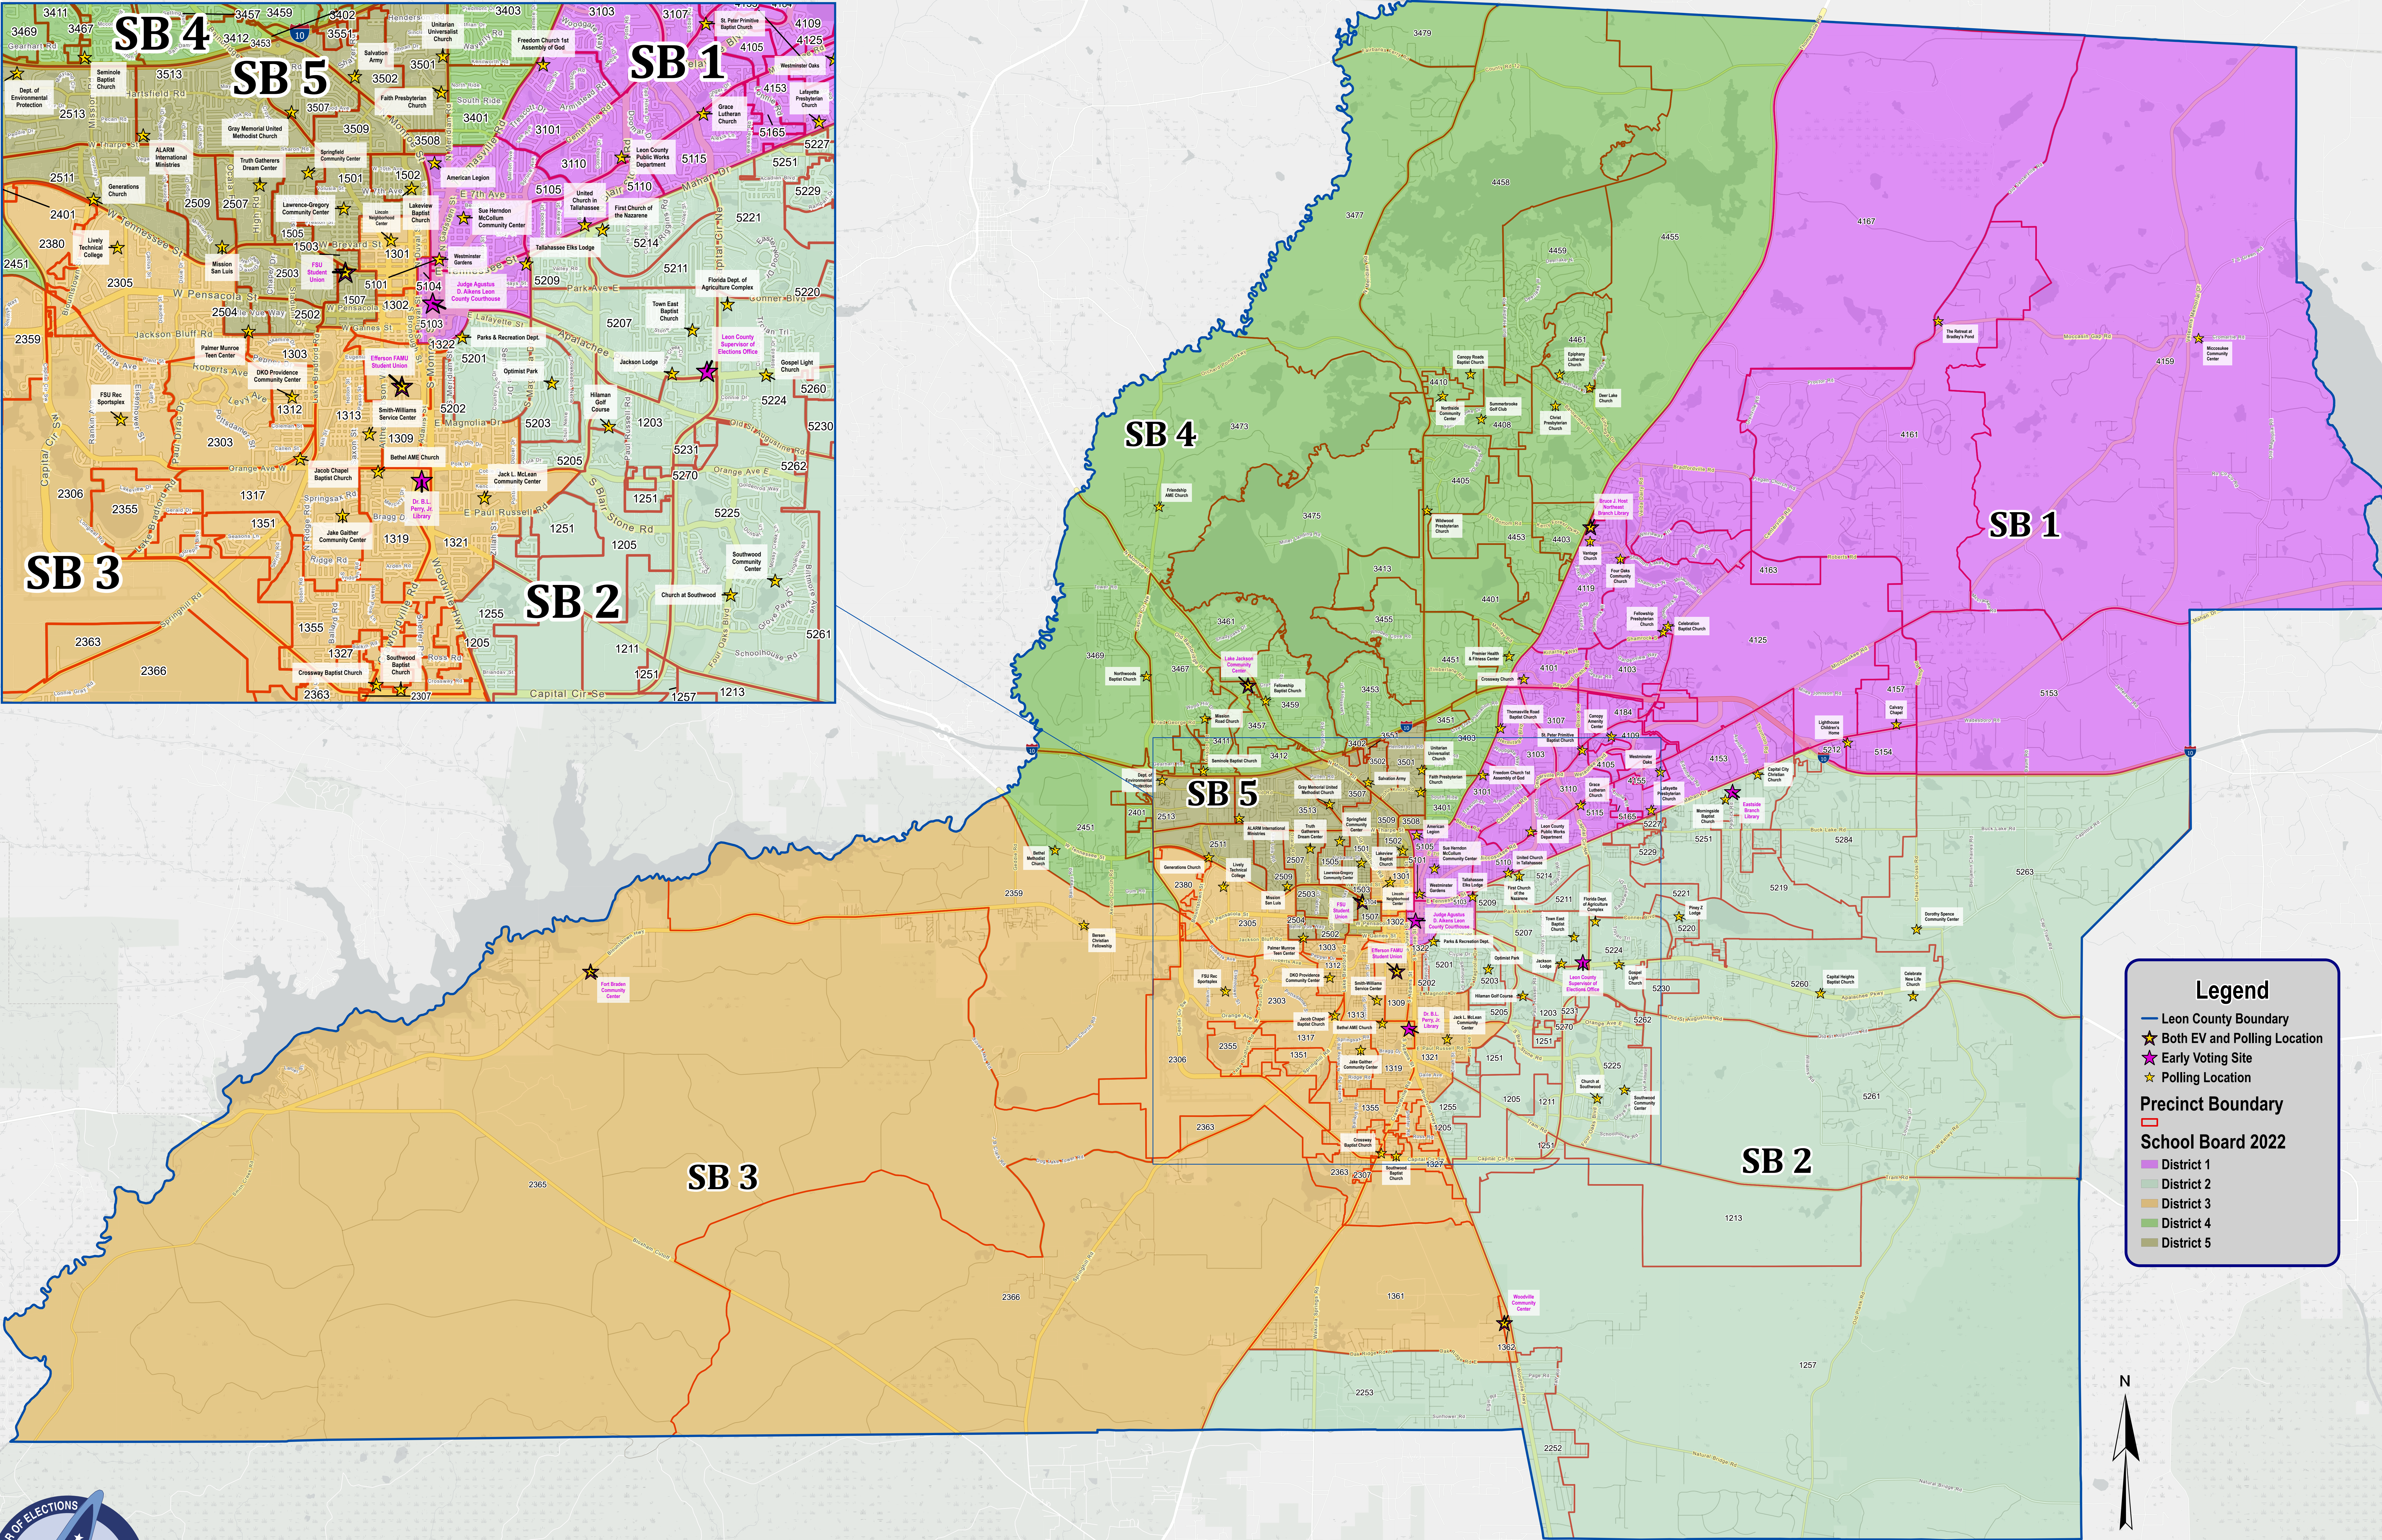

School Board Districts 2026 Primary Election - Leon County, FL

Legend

- Leon County Boundary
- ★ Both EV and Polling Location
- ★ Early Voting Site
- ★ Polling Location
- ▭ Precinct Boundary
- ▭ School Board 2022
- ▭ District 1
- ▭ District 2
- ▭ District 3
- ▭ District 4
- ▭ District 5

Map Created by:
Nathan Strohmman, GIS Specialist
(850)-606-8683
www.LeonVotes.gov