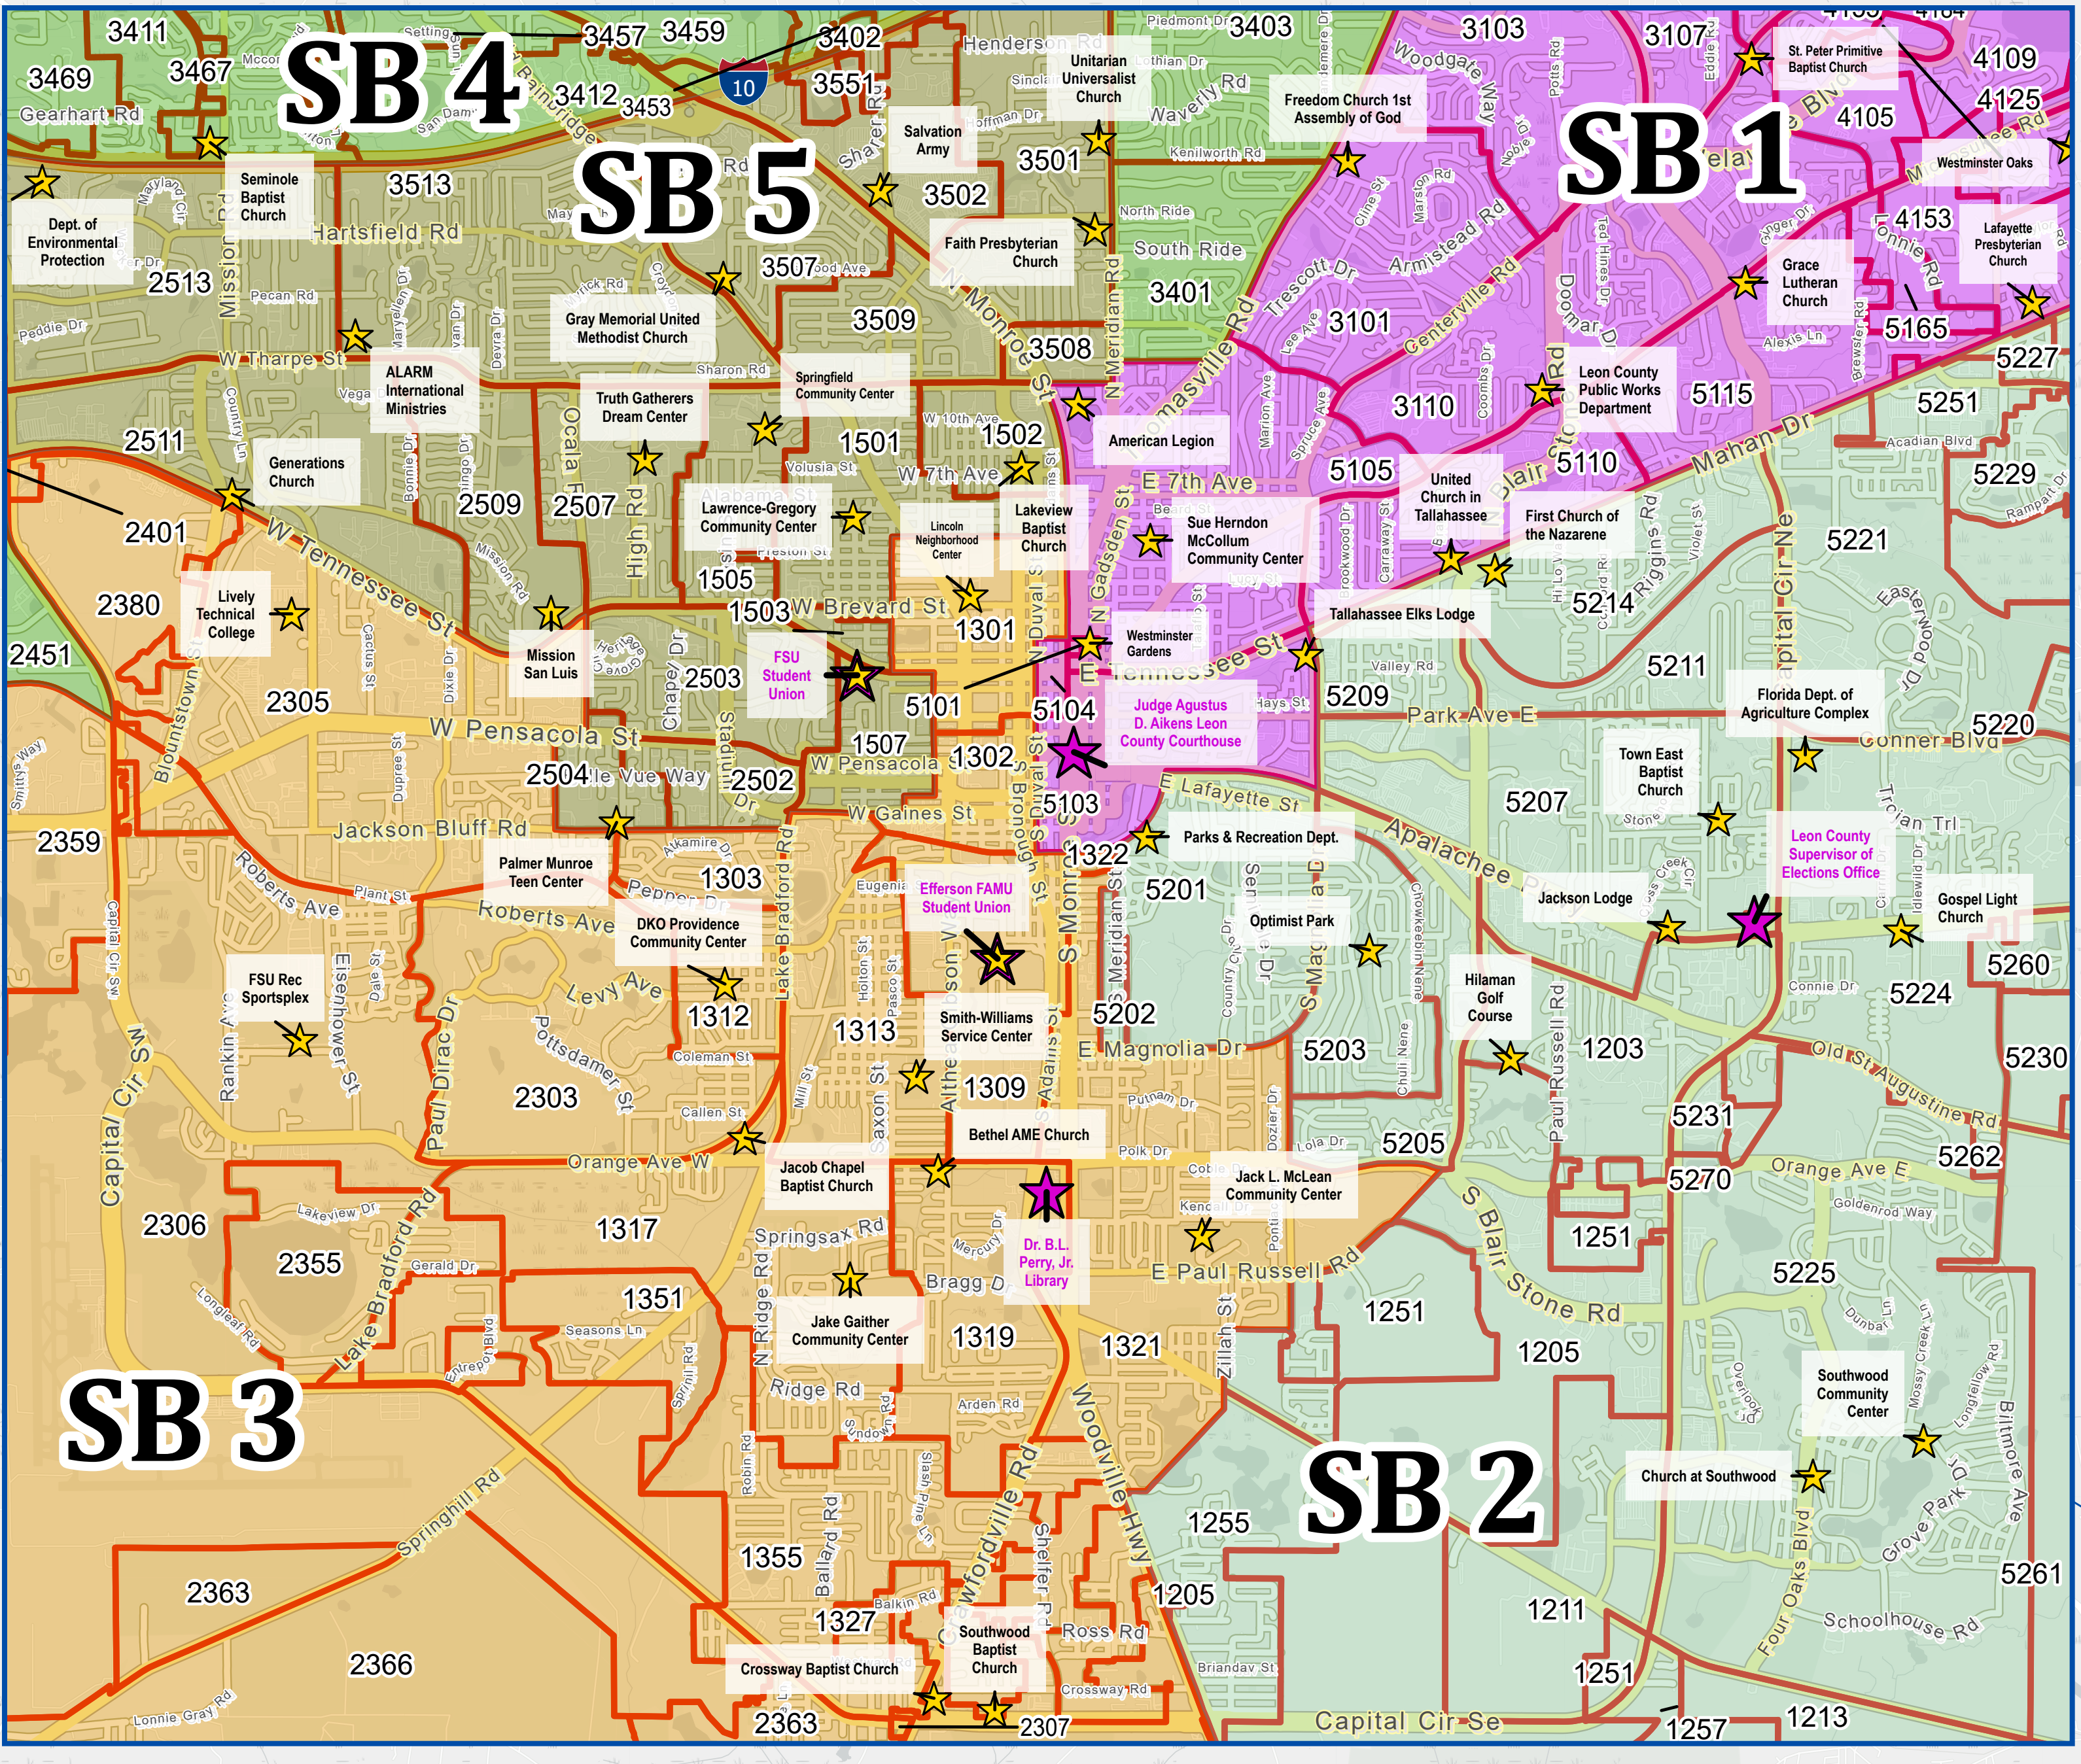

School Board Districts 2026 Primary Election - Leon County, FL

Legend

- Leon County Boundary
- ★ Both EV and Polling Location
- ★ Early Voting Site
- ★ Polling Location
- ▭ Precinct Boundary
- ▭ School Board 2022
- ▭ District 1
- ▭ District 2
- ▭ District 3
- ▭ District 4
- ▭ District 5

Map Created by:
Nathan Strohmman, GIS Specialist
(850)-606-8683
www.LeonVotes.gov