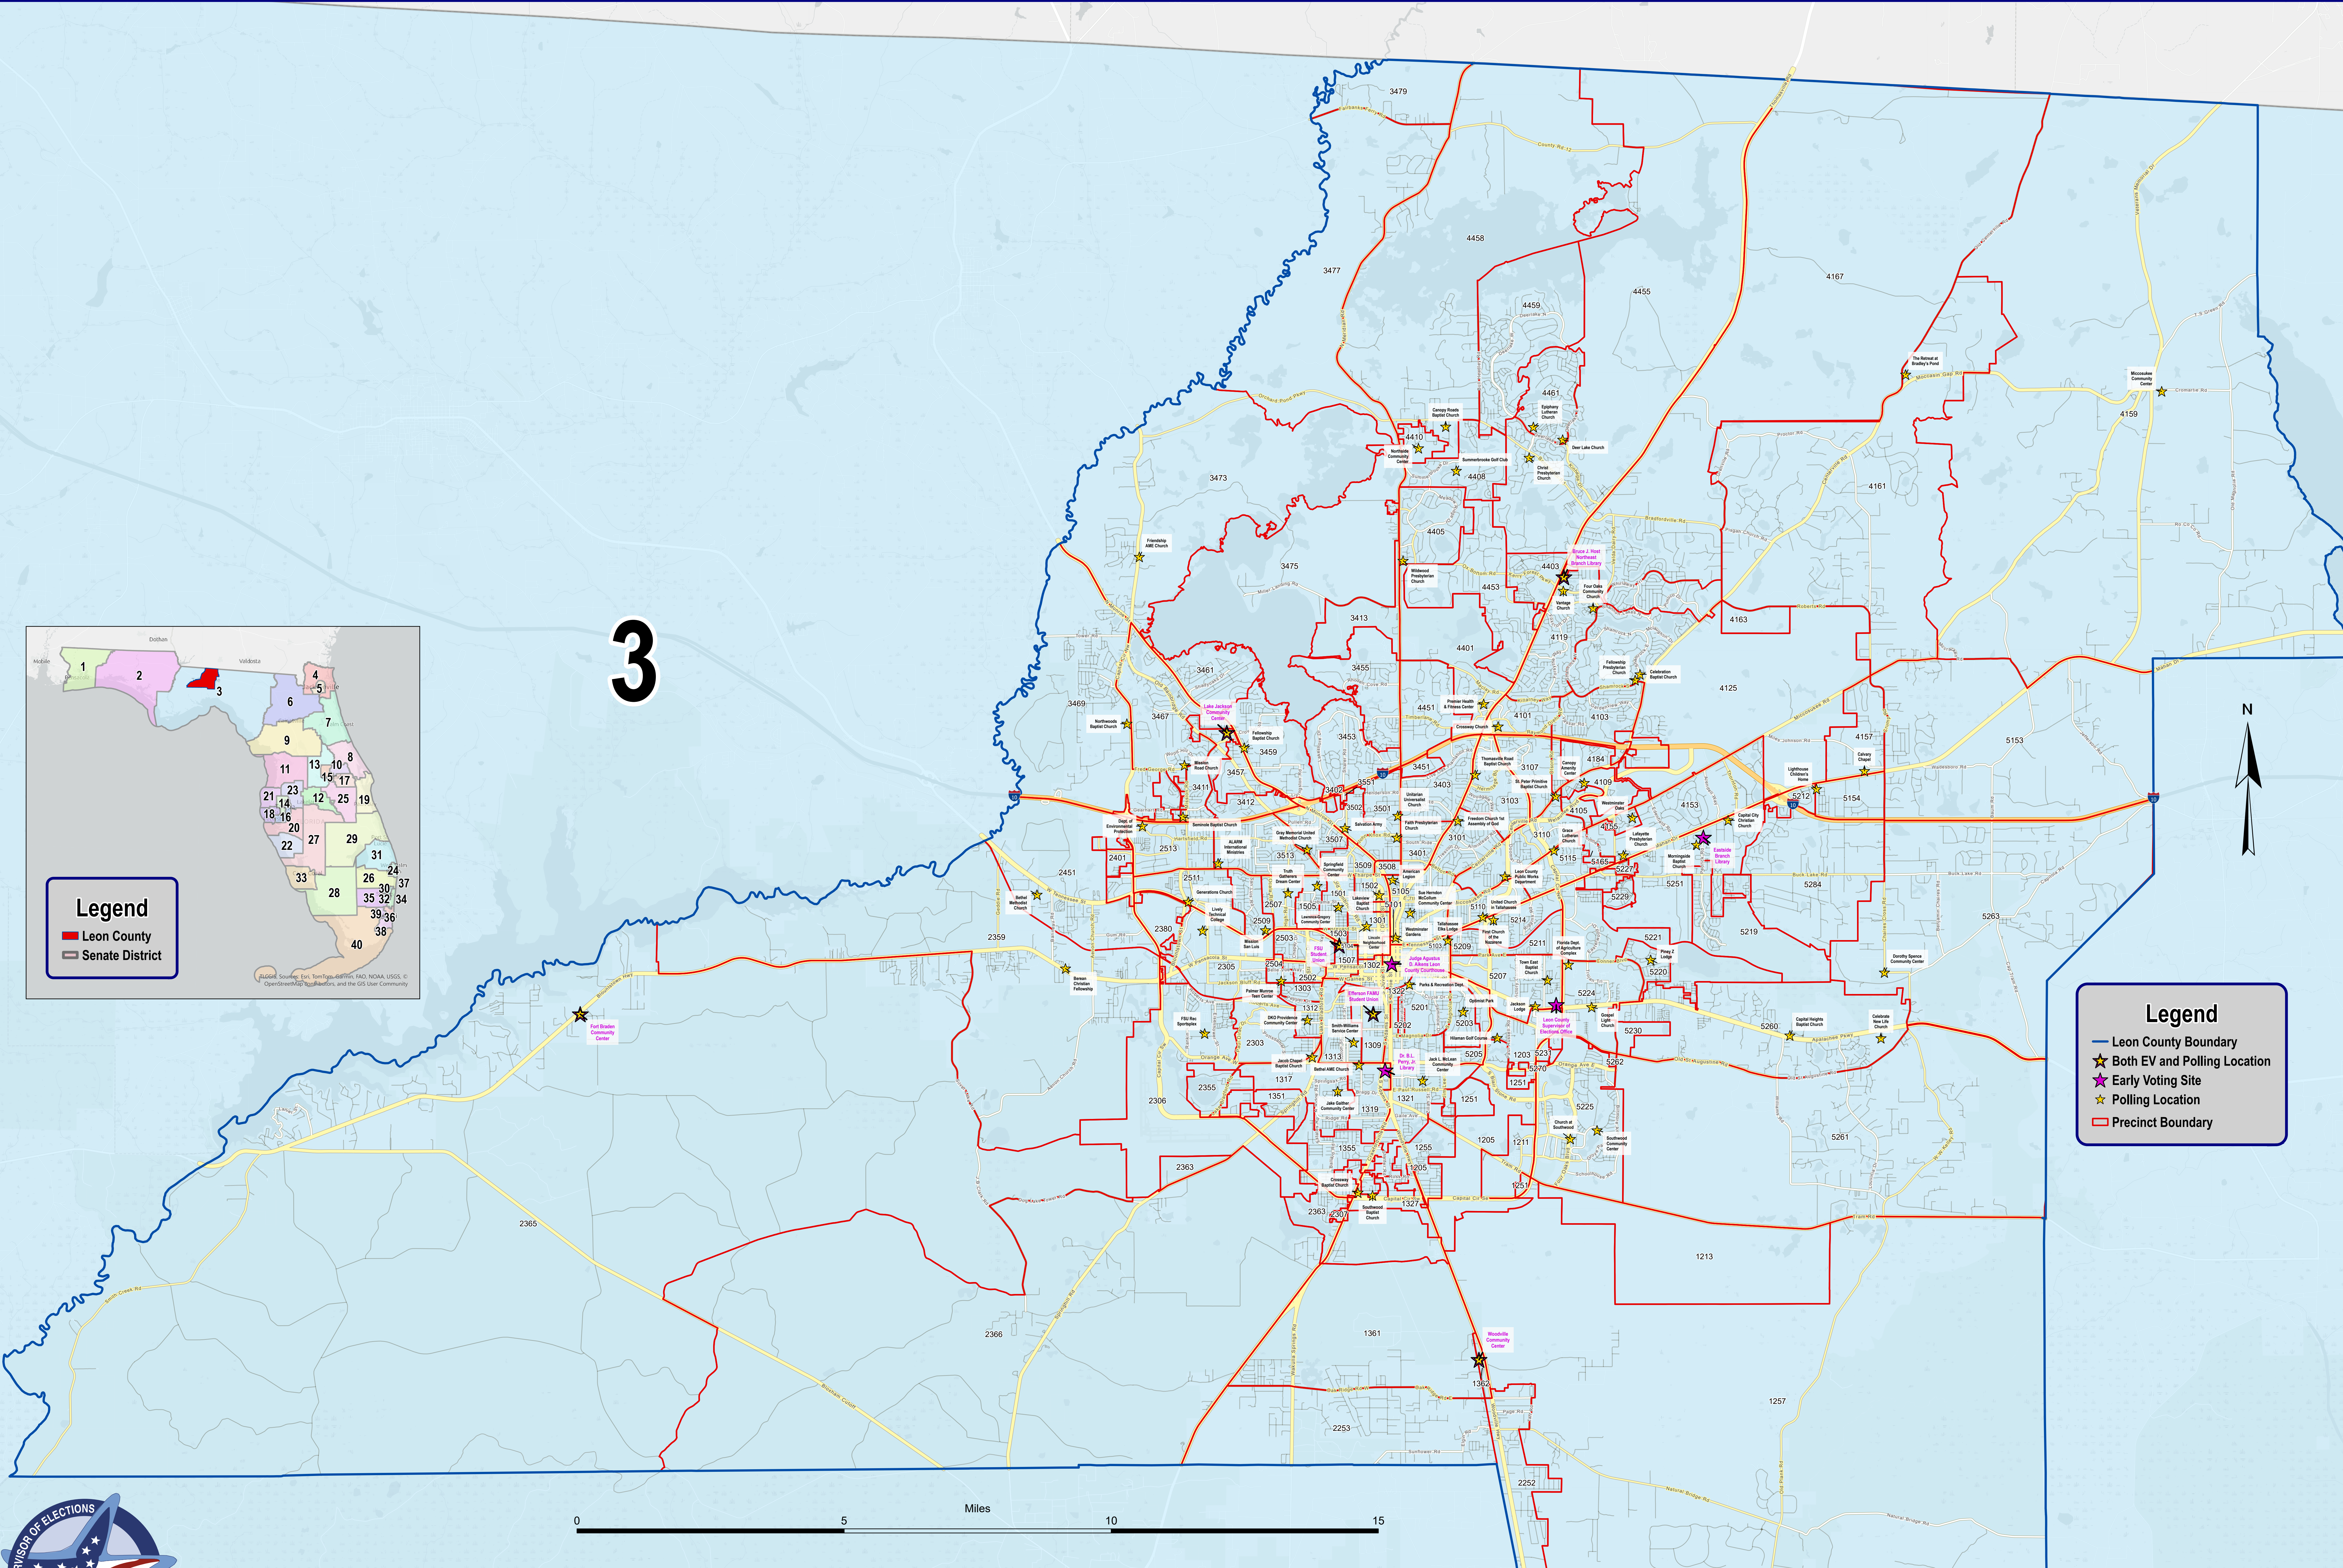

Senate District Map

2026 Primary Election - Leon County, FL

3

Map Created by:
Nathan Strohmman, GIS Specialist
(850)-606-8683
www.LeonVotes.gov