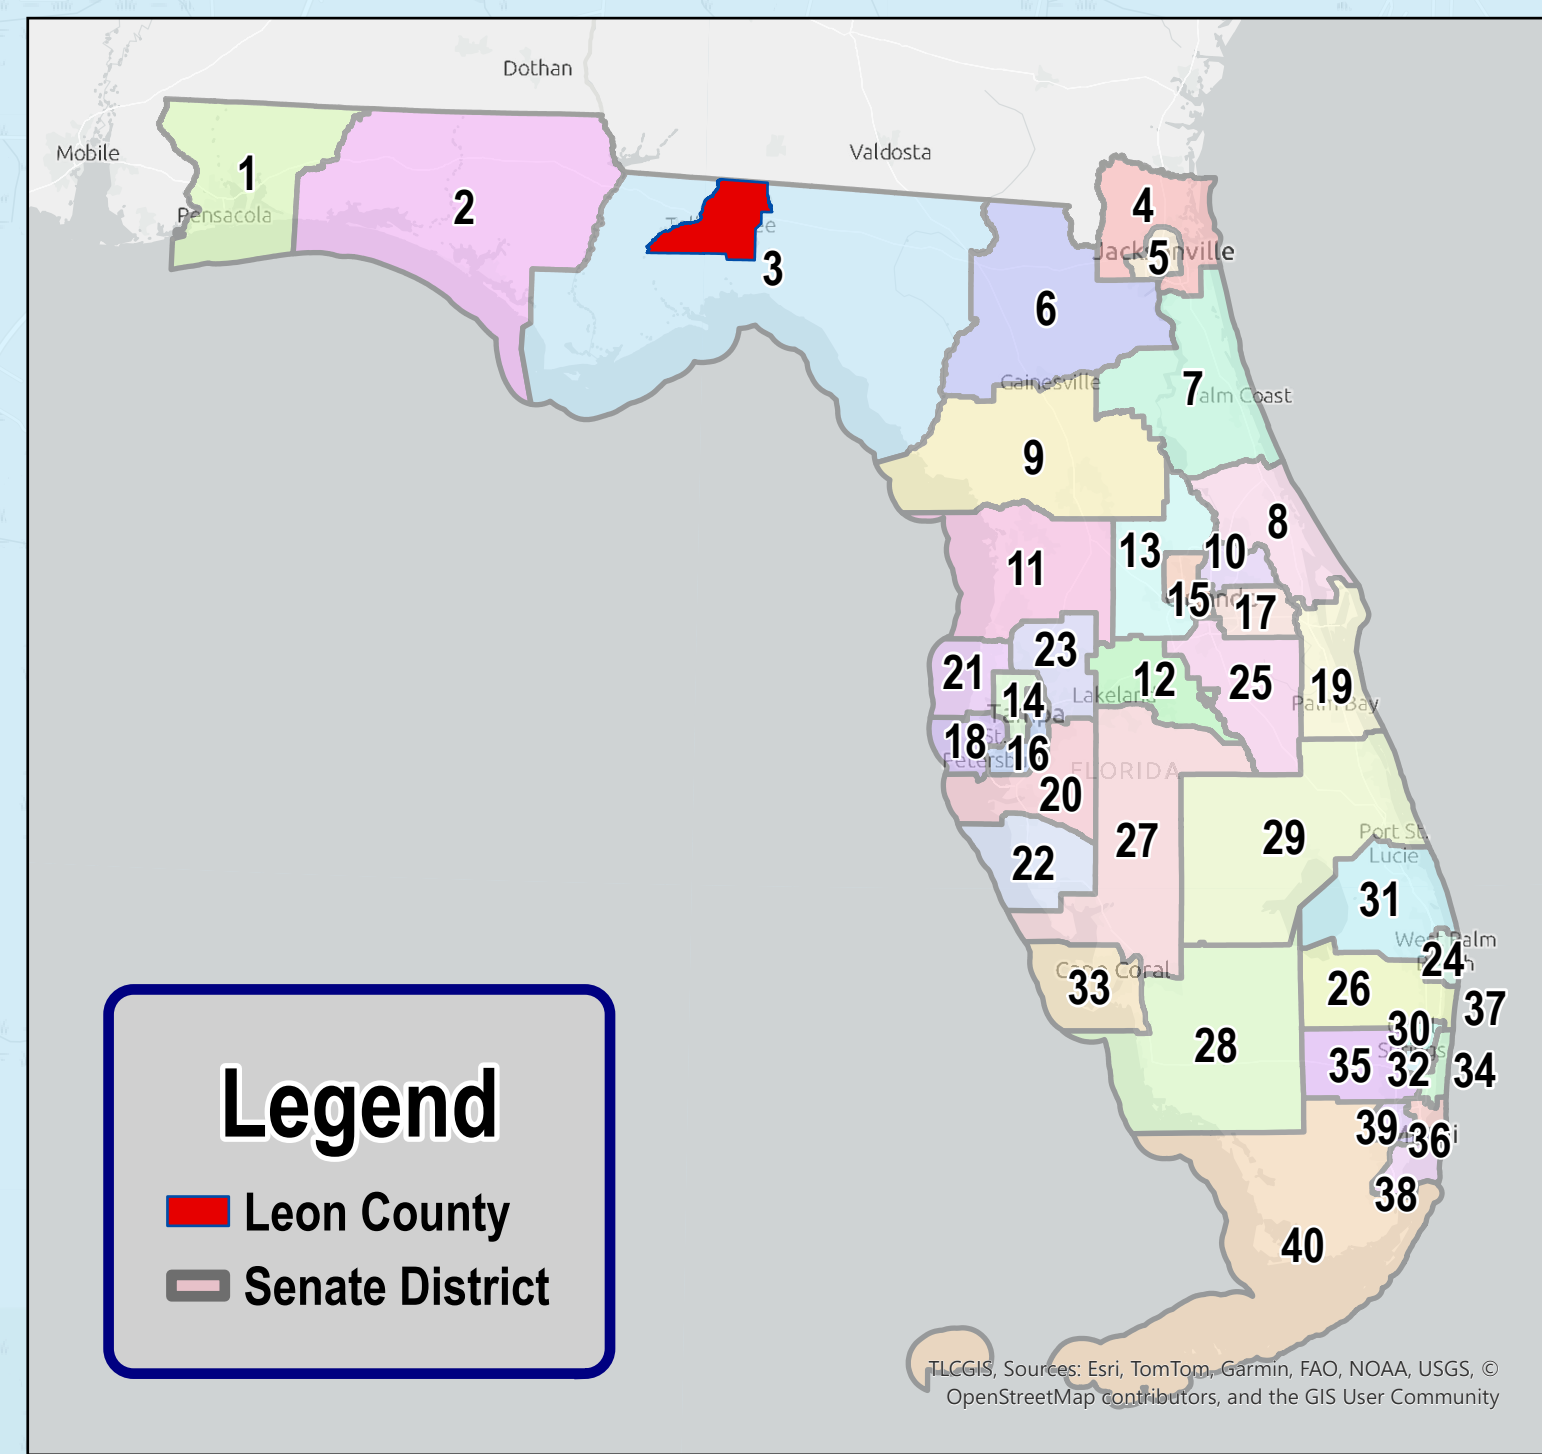

Senate District Map

2026 Primary Election - Leon County, FL

3

Map Created by:
Nathan Strohmman, GIS Specialist
(850)-606-8683
www.LeonVotes.gov