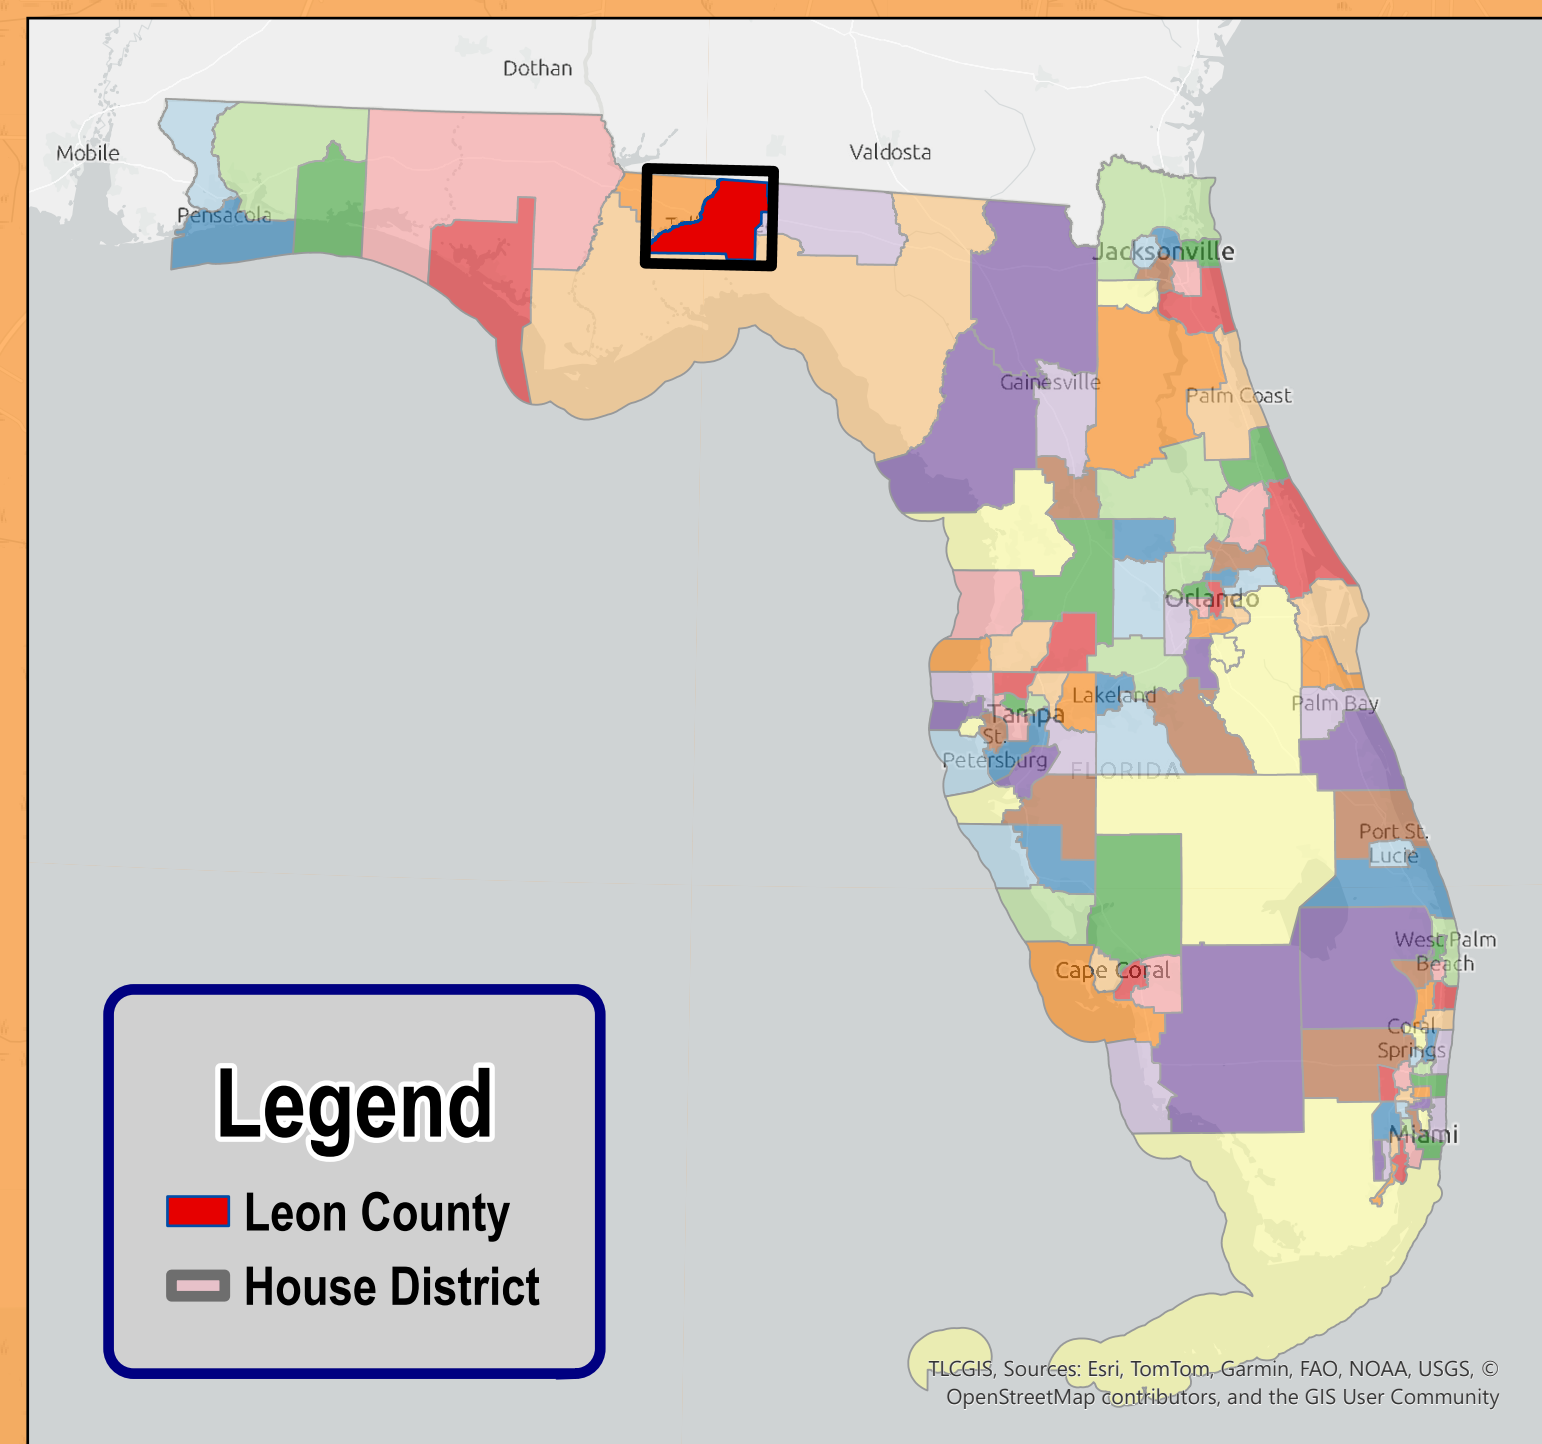

House District Map 2026 Primary Election - Leon County, FL

Legend
█ Leon County
 House District

8

9

Legend
— Leon County Boundary
★ Both EV and Polling Location
★ Early Voting Site
★ Polling Location
▭ Precinct Boundary
House Districts
 District 7
 District 8
 District 9

Map Created by:
Nathan Strohmman, GIS Specialist
(850)-606-8683
www.LeonVotes.com