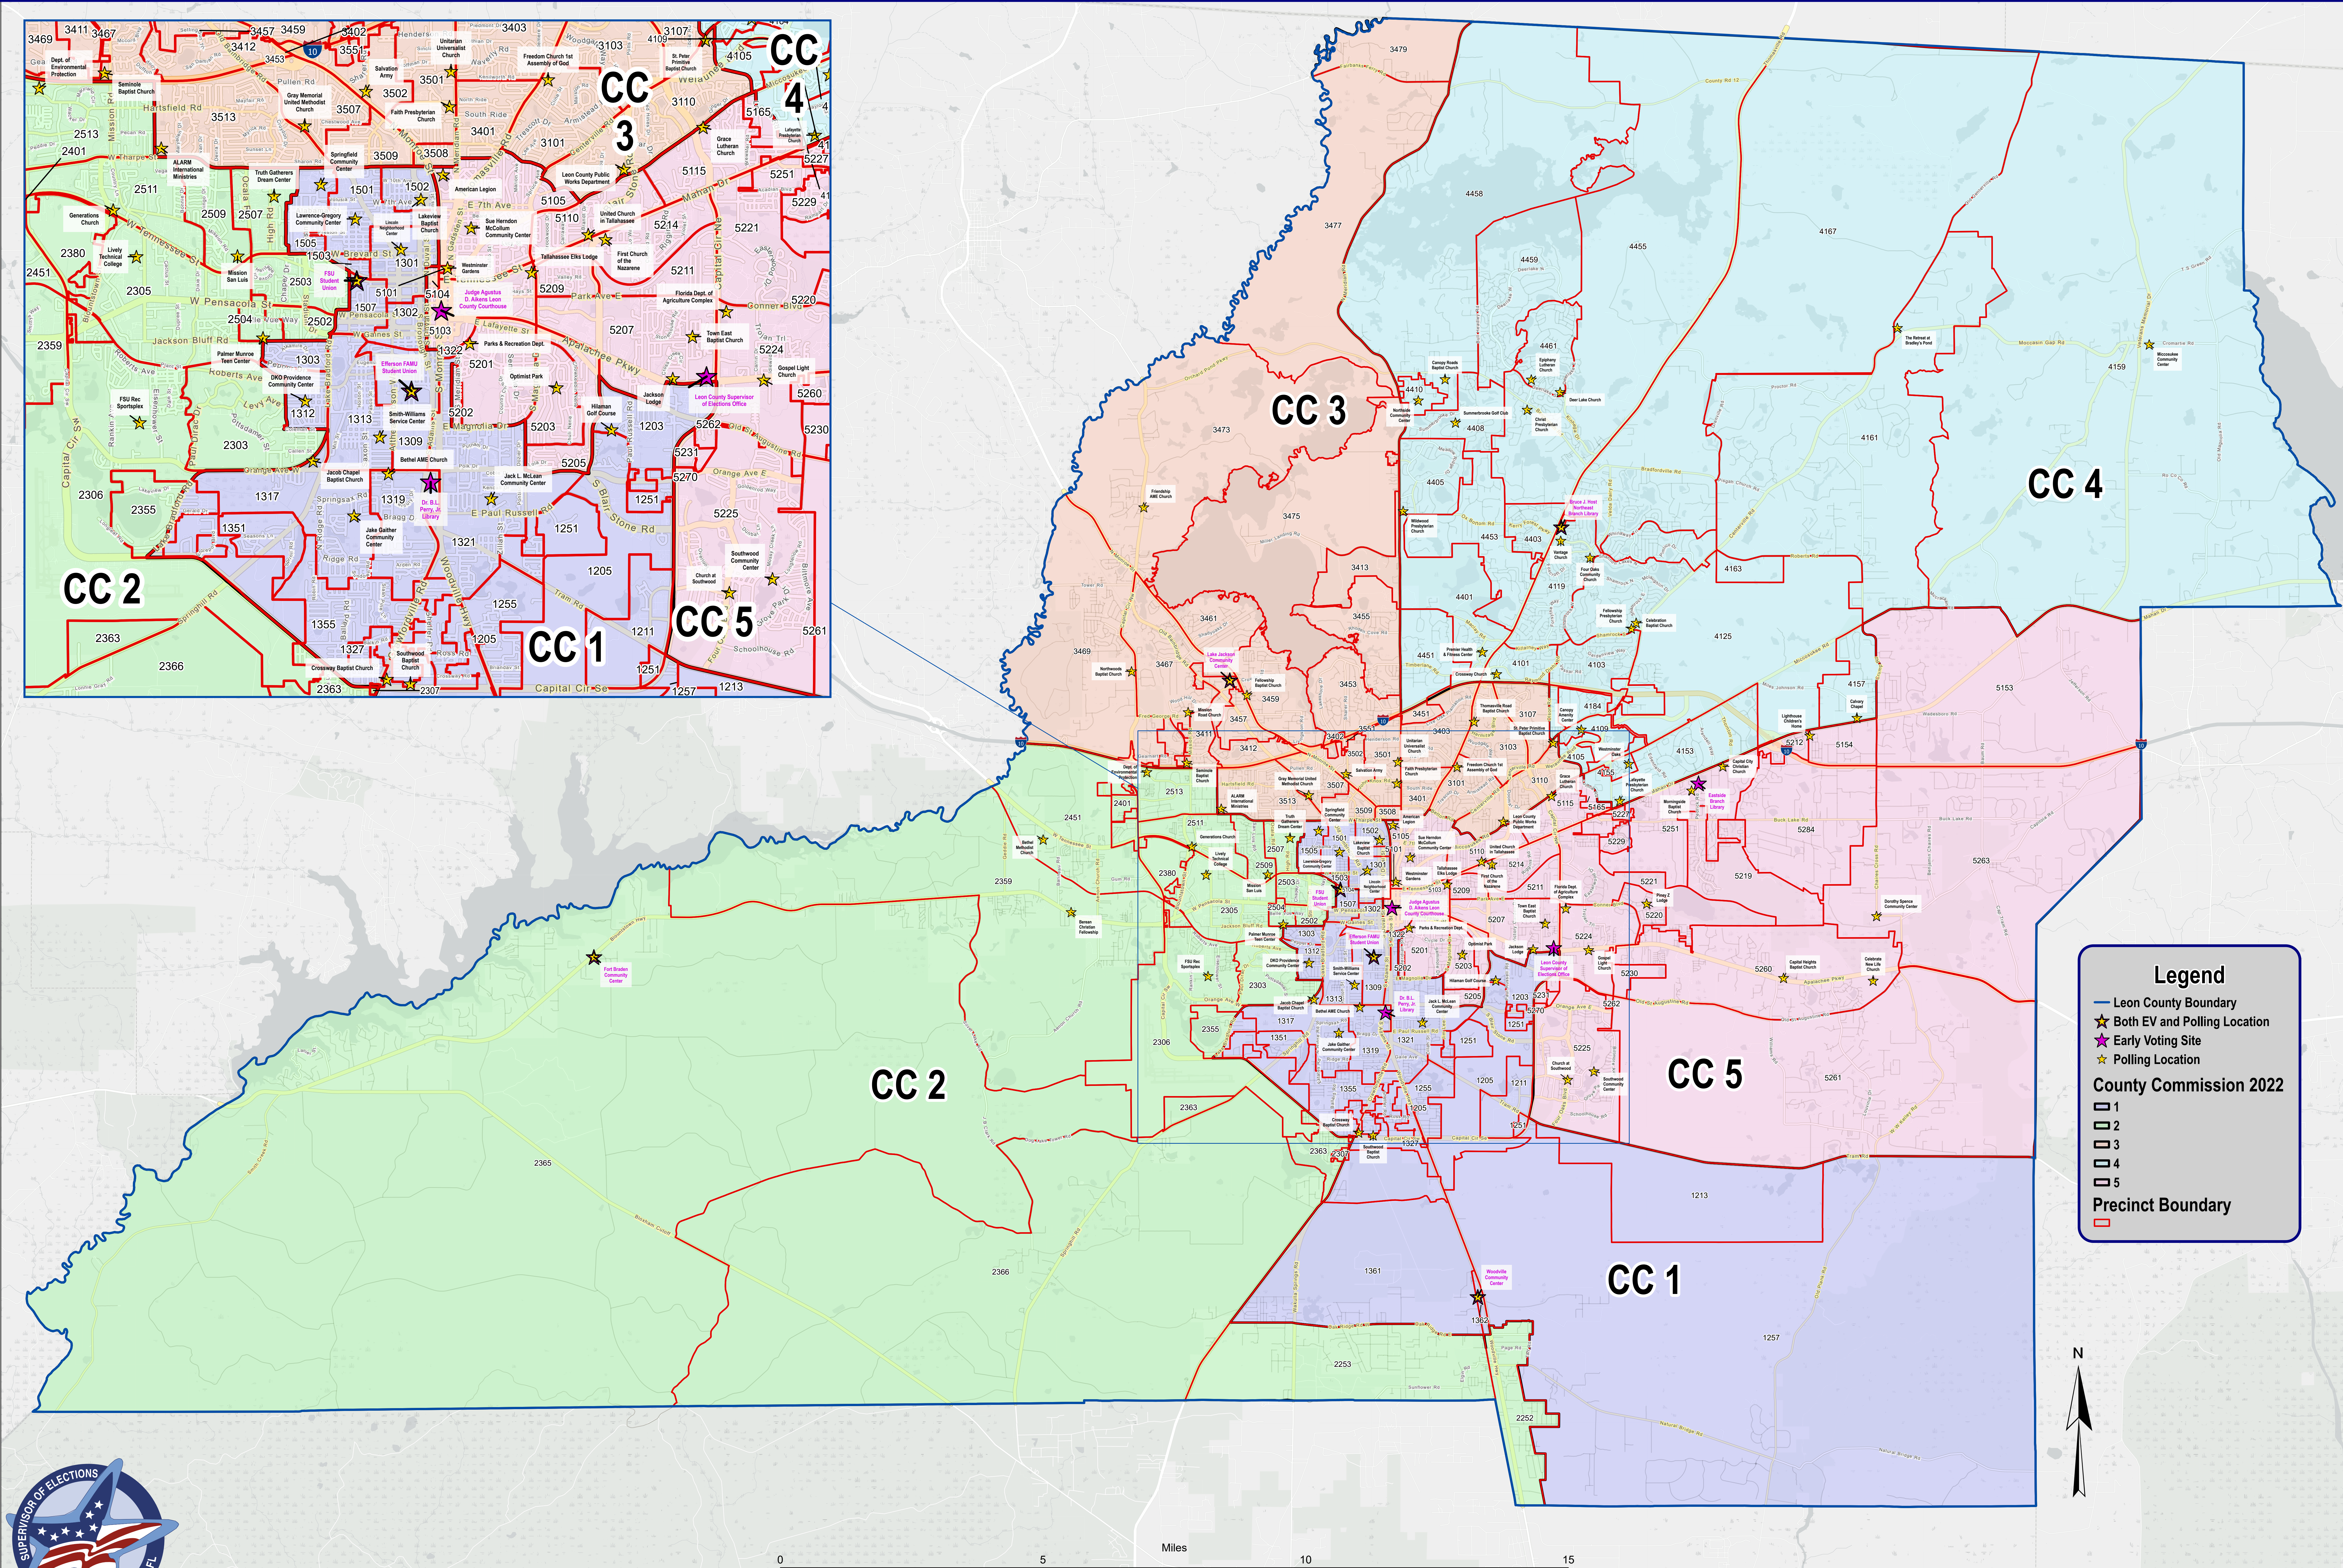

County Commission Districts 2026 Primary Election - Leon County, FL

Legend

- Leon County Boundary
- ★ Both EV and Polling Location
- ★ Early Voting Site
- ★ Polling Location

County Commission 2022

- CC 1
- CC 2
- CC 3
- CC 4
- CC 5

Precinct Boundary

Map Created by:
Nathan Strohmman, GIS Specialist
(850)-606-8683
www.LeonVotes.gov